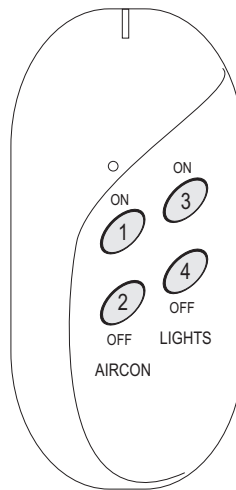

 **Ex-Or** **HC7 AirCon Hand-held Controller**
by Honeywell

Operating Instructions

Point the handset at the detector and press a button.
The beam angle is quite narrow, so accurate aiming is important.

Key Assignment

- 1 - Turn ON air conditioning.
- 2 - Turn OFF air conditioning.
- 3 - Turn ON lights.
- 4 - Turn OFF lights.

Technical Data

Dimensions: 120 x 56 x 22mm
Weight: 115g
Battery type Alkaline AAA x 2
Typical battery life: 1 year
Operating range: 2.5m