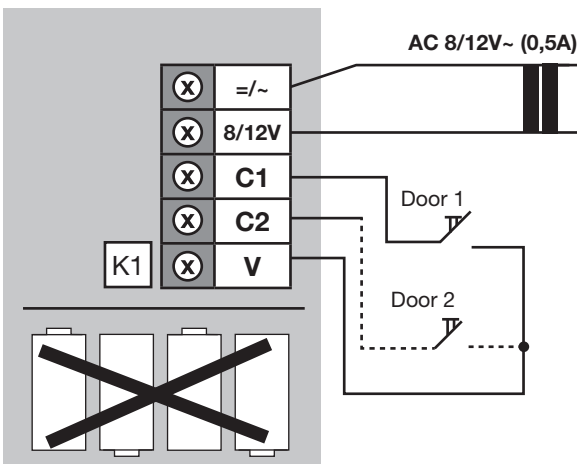

* Batteries and transformer are not in the scope of delivery

(((ECHO)))

Echo 120
The HiFi doorchime

Wiring Diagram

A

Power Supply
Battery

Start Sound
Contact polarity free

B

Power Supply
Battery

Start Sound
8-12V~

C

Power Supply
=/~8-12V

Start Sound
Contact polarity free

Attention no batteries

D

Power Supply
=/~8-12V