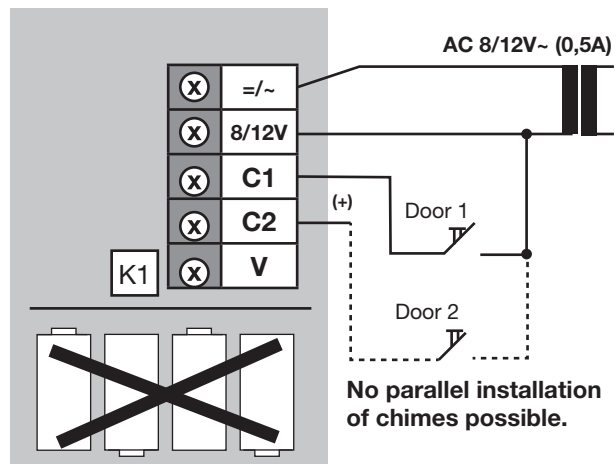

No parallel installation
of chimes possible.

Attention no batteries