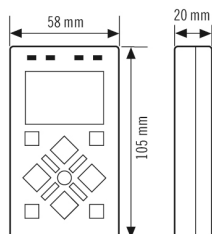

- Remote control for quick and precise setting of various parameters (no need to climb a ladder!)
- For wall-mounted detectors of the MD 180i and PD 180i series and ceiling-mounted detectors of the MD, MD-C, PD, PD-C, MD-CE, PD-CE and PD ATMO series

Technical data

GENERAL	
Conformity	CE, RoHS
HOUSING	

Dimensions	Length 105 mm x Width 58 mm x Height/Depth 20 mm
Weight	100 g
Material	ABS
Colour	white, similar to RAL 9010

Scale drawing

Energy Conservation Solutions Pty Ltd