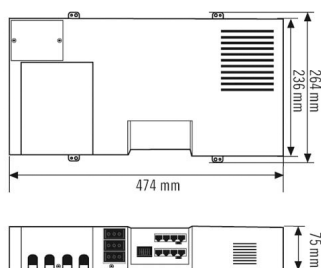

DATA SHEET

ELC SmartDriver TW x4

Order description	Item number	GTIN
CU-ELC Box TW DALI	EC10430572	4015120430572

Accessories

Product designation	Item number	GTIN
Connection cable RJ45 5 m red	EQ10019890	4015120019890
Connection cable RJ45 5 m blue	EQ10019982	4015120019982
Connection cable RJ45 10 m blue	EQ10019999	4015120019999
Connection cable RJ45 10 m red	EQ10020155	4015120020155
Cable set RJ45, 5 m, Tunable White, 4 lights	EC10431128	4015120431128
Cable set RJ45, 10 m, Tunable White, 4 lights	EC10431135	4015120431135

Scale drawing

Energy Conservation Solutions Pty Ltd

Exclusive Distributor for ESYLUX in Australia Locations:

VIC/TAS, NSW, QLD, ACT, SA/NT & WA

Phone: **1300 306 136**

For contact details visit: www.ecs.net.au