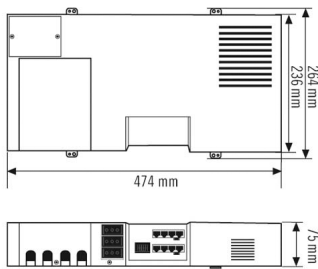

DATA SHEET

ELC SmartDriver TW x4 BT

Order description	Item number	GTIN
CU-ELC Box TW DALI BT	EC10430596	4015120430596

Accessories

Product designation	Item number	GTIN
Connection cable RJ45 5 m red	EQ10019890	4015120019890
Connection cable RJ45 5 m blue	EQ10019982	4015120019982
Connection cable RJ45 10 m blue	EQ10019999	4015120019999
Connection cable RJ45 10 m red	EQ10020155	4015120020155
Cable set RJ45, 5 m, Tunable White, 4 lights	EC10431128	4015120431128
Cable set RJ45, 10 m, Tunable White, 4 lights	EC10431135	4015120431135

Scale drawing

Energy Conservation Solutions Pty Ltd
Exclusive Distributor for ESYLUX in Australia Locations:
VIC/TAS, NSW, QLD, ACT, SA/NT & WA
Phone: **1300 306 136**
For contact details visit: www.ecs.net.au