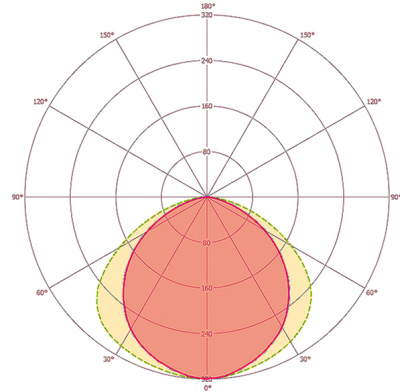

Light distribution