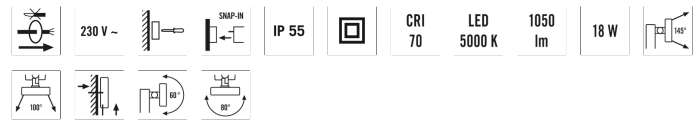

Product description

- LED spotlight
- Design lamp made of aluminum extruded profile and plastic
- 18 W, light colour approx. 5000 K white
- Rear Projection technology

Technical data

GENERAL	
Conformity	CE, RoHS, WEEE
warranty	3-year
MOUNTING	
Installation type	Surface mounting
Mounting location	Wall
HOUSING	
Dimensions	Length 137 mm x Width 132 mm x Height/Depth 198 mm
Weight	765 g
Material	Aluminium and UV-stabilised plastic
Protection type	IP 55
Permissible ambient temperature	-25 °C...+50 °C
Colour	white, similar to RAL 9016
Terminal	2,5 mm ² / 1,5 mm ²

ELECTRICAL VERSION	
Protection class	II
Nominal voltage	230 - 230 V / 50 Hz
LIGHT	
Diffusor	transparent
Light emission	direkt
Beam angle	110 °
Flicker factor	<10 %
Rated output	18 W
Luminous Flux (light)	1050 lm
Luminous efficacy	58 lm/W
LED service life	L80B10 = 50.000 h
Colour temperature	5000 K
Colour rendering index Ra	> 70
Energy efficiency class	A++ to A