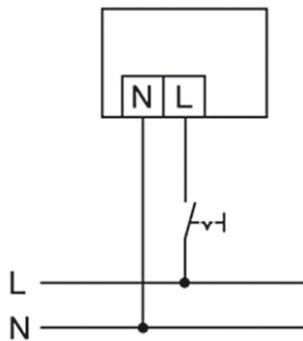

Product description

- LED spotlight
- Design lamp made of aluminum extruded profile and plastic
- 18 W, light colour approx. 5000 K white
- Rear Projection technology

Technical data

GENERAL	
Conformity	CE, RoHS, WEEE
warranty	3-year
MOUNTING	
Installation type	Surface mounting
Mounting location	Wall
HOUSING	
Dimensions	Length 137 mm x Width 132 mm x Height/Depth 198 mm
Weight	765 g
Material	Aluminium and UV-stabilised plastic
Protection type	IP 55
Permissible ambient temperature	-25 °C...+50 °C
Colour	white, similar to RAL 9016
Terminal	2,5 mm ² / 1,5 mm ²

DATA SHEET

OFR 250 LED 5K

Order description	Item number	GTIN
OFR 250 LED 5K white	EL10710209	4015120710209

Scale drawing

Light distribution

Circuit diagram

Standard operation

Circuit diagram