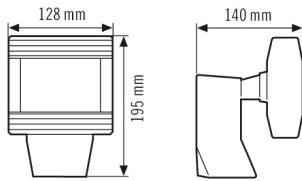

DATA SHEET

OFR 250 LED 5K

Order description	Item number	GTIN
OFR 250 LED 5K white	EL10710209	4015120710209

Scale drawing