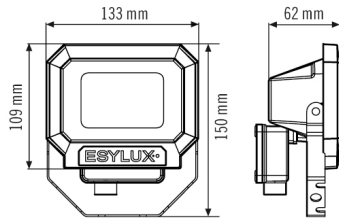

DATA SHEET

OFL SUN LED 10W 5K black

Order description	Item number	GTIN
OFL SUN LED 10W 5 K BK	EL10810060	4015120810060

Scale drawing