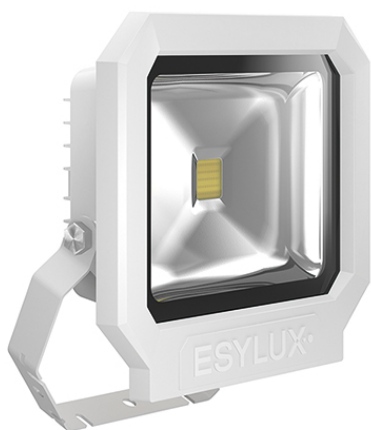

DATA SHEET

OFL SUN LED 30W 3K white

Order description

OFL SUN LED 30 W 3K WH

Item number

EL10810107

GTIN

4015120810107

Product description

- LED spotlight with high-quality aluminium die-cast housing
- 30 W LED luminous efficiency corresponds to 139 W light bulb, light colour approx. 3000 K white
- High light yield of 80 lm/W, excellent colour rendering index Ra 80

Technical data

GENERAL	
Conformity	CE, RoHS, WEEE
warranty	3-year
MOUNTING	
Installation type	Surface mounting
Mounting location	Wall
HOUSING	
Dimensions	Length 252 mm x Width 227 mm x Height/Depth 86 mm
Weight	1680 g
Material	Aluminium and UV-stabilised plastic
Protection type	IP 65
Permissible ambient temperature	-25 °C...+50 °C
Colour	white, similar to RAL 9016
Terminal	2,5 mm ² / 1,5 mm ²