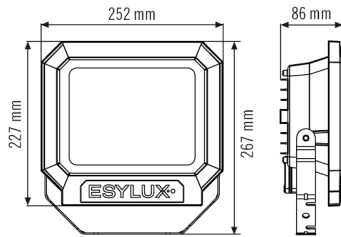

Technical data

GENERAL	
Conformity	CE, RoHS, WEEE
warranty	3-year
MOUNTING	
Installation type	Surface mounting
Mounting location	Wall
HOUSING	
Dimensions	Length 252 mm x Width 227 mm x Height/Depth 86 mm
Weight	1680 g
Material	Aluminium and UV-stabilised plastic
Protection type	IP 65
Permissible ambient temperature	-25 °C...+50 °C
Colour	white, similar to RAL 9016
Terminal	2,5 mm ² / 1,5 mm ²

Accessories

Product designation	Item number	GTIN
Wall Arm 700 WH	EL10810527	4015120810527
Ground Spike WH	EL10810541	4015120810541

DATA SHEET

OFL SUN LED 30W 3K white

Order description	Item number	GTIN
OFL SUN LED 30 W 3K WH	EL10810107	4015120810107

Scale drawing

Light distribution

Circuit diagram

Standard operation with on/off switch

Energy Conservation Solutions Pty Ltd
Exclusive Distributor for ESYLUX in Australia Locations:
VIC/TAS, NSW, QLD, ACT, SA/NT & WA
Phone: **1300 306 136**
For contact details visit: www.ecs.net.au