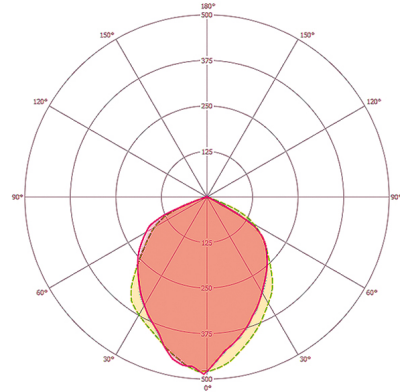

Scale drawing

Light distribution

Circuit diagram

Standard operation with on/off switch

Energy Conservation Solutions Pty Ltd
Exclusive Distributor for ESYLUX in Australia Locations:
VIC/TAS, NSW, QLD, ACT, SA/NT & WA
Phone: **1300 306 136**
For contact details visit: www.ecs.net.au