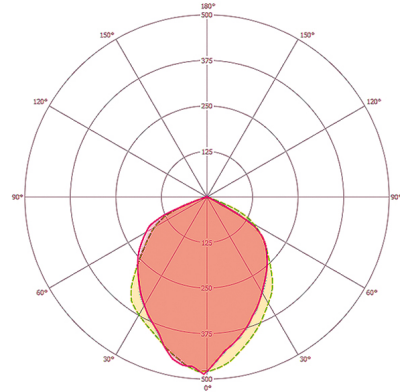

Scale drawing

Light distribution

Circuit diagram

Standard operation with on/off switch

Energy Conservation Solutions Pty Ltd
Exclusive Distributor for ESYLUX in Australia Locations:
VIC/TAS, NSW, QLD, ACT, SA/NT & WA
Phone: 1300 306 136
For contact details visit: www.ecs.net.au