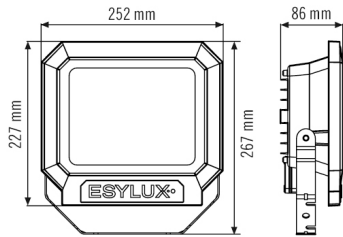

Technical data

GENERAL	
Conformity	CE, RoHS, WEEE
warranty	3-year
MOUNTING	
Installation type	Surface mounting
Mounting location	Wall
HOUSING	
Dimensions	Length 252 mm x Width 227 mm x Height/Depth 86 mm
Weight	1620 g
Material	Aluminium and UV-stabilised plastic
Protection type	IP 65
Permissible ambient temperature	-25 °C...+50 °C
Colour	Black, similar to RAL 9005
Terminal	2,5 mm ² / 1,5 mm ²

Accessories

Product designation	Item number	GTIN
Wall Arm 700 BK	EL10810534	4015120810534
Ground Spike BK	EL10810558	4015120810558

DATA SHEET

OFL SUN LED 30W 3K black

Order description	Item number	GTIN
OFL SUN LED 30W 3K BK	EL10810114	4015120810114

Scale drawing

Light distribution

Circuit diagram

Standard operation with on/off switch

Energy Conservation Solutions Pty Ltd
Exclusive Distributor for ESYLUX in Australia Locations:
VIC/TAS, NSW, QLD, ACT, SA/NT & WA
Phone: 1300 306 136
For contact details visit: www.ecs.net.au