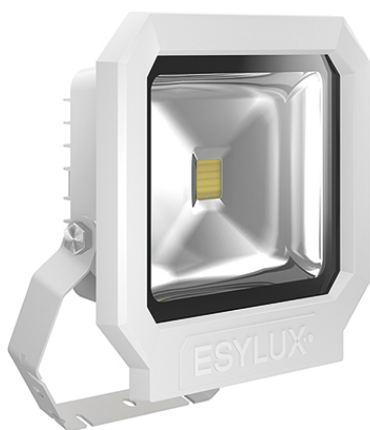

DATA SHEET

OFL SUN LED 30W 5K white

Order description

OFL SUN LED 30 W 5 K WH

Item number

EL10810152

GTIN

4015120810152

Product description

- LED spotlight with high-quality aluminium die-cast housing
- 30 W LED luminous efficiency corresponds to 155 W light bulb, light colour approx. 5000 K white
- High light yield of 90 lm/W, excellent colour rendering index Ra 80

Technical data

GENERAL	
Conformity	CE, RoHS, WEEE
warranty	3-year
MOUNTING	
Installation type	Surface mounting
Mounting location	Wall
HOUSING	
Dimensions	Length 252 mm x Width 227 mm x Height/Depth 86 mm
Weight	1680 g
Material	Aluminium and UV-stabilised plastic
Protection type	IP 65
Permissible ambient temperature	-25 °C...+50 °C
Colour	white, similar to RAL 9016
Terminal	2,5 mm ² / 1,5 mm ²