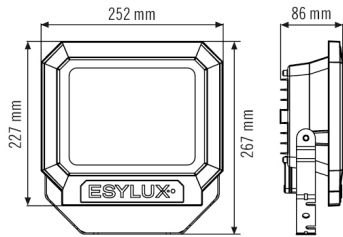

Technical data

GENERAL	
Conformity	CE, RoHS, WEEE
warranty	3-year
MOUNTING	
Installation type	Surface mounting
Mounting location	Wall
HOUSING	
Dimensions	Length 252 mm x Width 227 mm x Height/Depth 86 mm
Weight	1680 g
Material	Aluminium and UV-stabilised plastic
Protection type	IP 65
Permissible ambient temperature	-25 °C...+50 °C
Colour	white, similar to RAL 9016
Terminal	2,5 mm ² / 1,5 mm ²

Accessories

Product designation	Item number	GTIN
Wall Arm 700 WH	EL10810527	4015120810527
Ground Spike WH	EL10810541	4015120810541

DATA SHEET

OFL SUN LED 30W 5K white

Order description	Item number	GTIN
OFL SUN LED 30 W 5 K WH	EL10810152	4015120810152

Scale drawing

Light distribution

Circuit diagram

Standard operation with on/off switch

Energy Conservation Solutions Pty Ltd
Exclusive Distributor for ESYLUX in Australia Locations:
VIC/TAS, NSW, QLD, ACT, SA/NT & WA
Phone: **1300 306 136**
For contact details visit: www.ecs.net.au