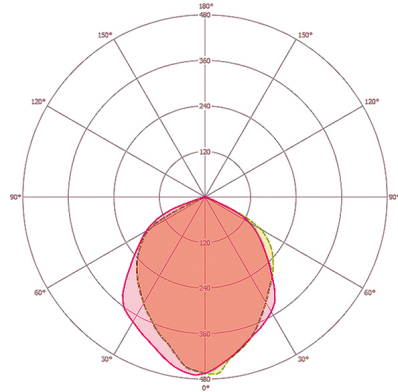

Scale drawing

Light distribution

Circuit diagram

Standard operation with on/off switch

Energy Conservation Solutions Pty Ltd
Exclusive Distributor for ESYLUX in Australia Locations:
VIC/TAS, NSW, QLD, ACT, SA/NT & WA
Phone: **1300 306 136**
For contact details visit: www.ecs.net.au