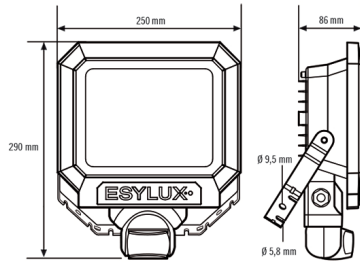

Technical data

GENERAL	
Conformity	CE, RoHS, WEEE
warranty	3-year
MOUNTING	
Installation type	Surface mounting
Mounting location	Wall
HOUSING	
Dimensions	Length 252 mm x Width 227 mm x Height/Depth 86 mm
Weight	1620 g
Material	Aluminium and UV-stabilised plastic
Protection type	IP 65
Permissible ambient temperature	-25 °C...+50 °C
Colour	Black, similar to RAL 9005
Terminal	2,5 mm ² / 1,5 mm ²

Accessories

Product designation	Item number	GTIN
Wall Arm 700 BK	EL10810534	4015120810534
Ground Spike BK	EL10810558	4015120810558

DATA SHEET

OFL SUN LED 30W 5K black

Order description	Item number	GTIN
OFL SUN LED 30W 5 K BK	EL10810169	4015120810169

Scale drawing

Light distribution

Circuit diagram

Standard operation with on/off switch

Energy Conservation Solutions Pty Ltd
Exclusive Distributor for **ESYLUX** in Australia Locations:
VIC/TAS, NSW, QLD, ACT, SA/NT & WA
Phone: **1300 306 136**
For contact details visit: www.ecs.net.au