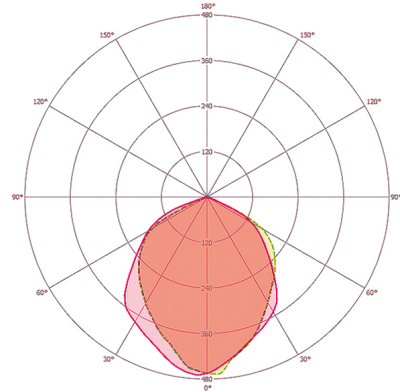

Scale drawing

Light distribution

Circuit diagram

Standard operation with on/off switch

Energy Conservation Solutions Pty Ltd
Exclusive Distributor for **ESYLUX** in Australia Locations:
VIC/TAS, NSW, QLD, ACT, SA/NT & WA
Phone: **1300 306 136**
For contact details visit: www.ecs.net.au