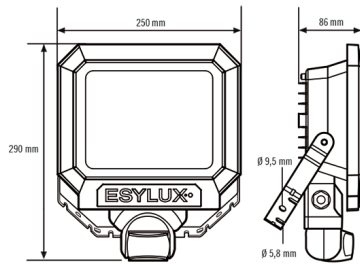

DATA SHEET

OFL SUN LED 50W 3K black

Order description	Item number	GTIN
OFL SUN LED 50 W 3K BK	EL10810213	4015120810213

Scale drawing