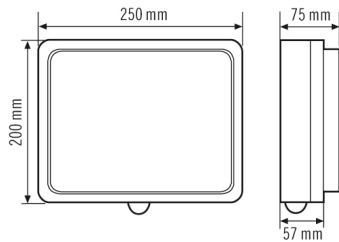

DATA SHEET

House number ALVA 15 W 3000K AN MILKY on/off

Order description	Item number	GTIN
WHL-ALV 22 015 830 AN	EL10840005	4015120840005

Accessories

Product designation	Item number	GTIN
Number set 1-999, a-f	EL10017230	4015120017230

Scale drawing