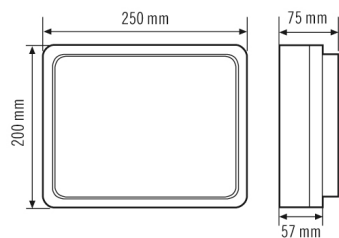

GENERAL	
Conformity	CE, RoHS, WEEE
warranty	5-year
MOUNTING	
Installation type	Surface mounting
Mounting location	Ceiling / Wall
HOUSING	
Dimensions	Length 250 mm x Width 200 mm x Height/Depth 75 mm
Weight	1640 g
Material	powder-coated aluminium
Protection type	IP 65
Permissible ambient temperature	-25 °C...+40 °C
Impact resistance	IK09
Colour	white, similar to RAL 9016
Terminal	2,5 mm ² / 1,5 mm ²
Glow wire test in accordance with IEC 60695-2-10	650 °C - 30 s

SENSORS

Power consumption	90 mA
-------------------	-------

DATA SHEET

House number ALVA 15 W 3000K WH MILKY on/off

Order description	Item number	GTIN
WHL-ALV 22 015 830 WH	EL10840012	4015120840012

Accessories

Product designation	Item number	GTIN
Number set 1-999, a-f	EL10017230	4015120017230

Scale drawing

Light distribution

Energy Conservation Solutions Pty Ltd

Exclusive Distributor for **ESYLUX** in Australia Locations: