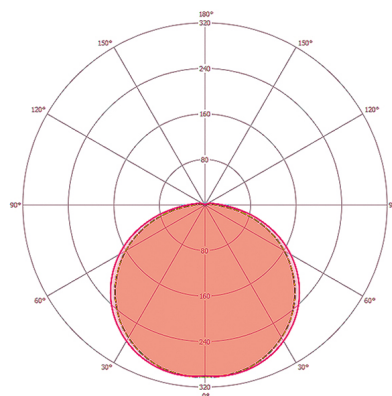

Light distribution

Energy Conservation Solutions Pty Ltd

Exclusive Distributor for **ESYLUX** in Australia Locations:

VIC/TAS, NSW, QLD, ACT, SA/NT & WA

Phone: **1300 306 136**

For contact details visit: www.ecs.net.au