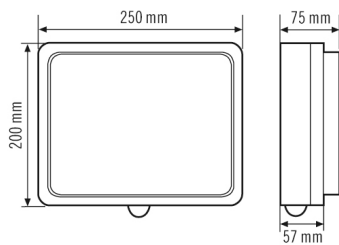

GENERAL	
Conformity	CE, RoHS, WEEE
warranty	5-year
MOUNTING	
Installation type	Surface mounting
Mounting location	Ceiling / Wall
HOUSING	
Dimensions	Length 250 mm x Width 200 mm x Height/Depth 75 mm
Weight	1640 g
Material	powder-coated aluminium
Protection type	IP 65
Permissible ambient temperature	-25 °C...+40 °C
Impact resistance	IK09
Colour	anthracite grey, similar to RAL 7016
Terminal	2,5 mm ² / 1,5 mm ²
Glow wire test in accordance with IEC 60695-2-10	650 °C - 30 s

Product designation	Item number	GTIN
Number set 1-999, a-f	EL10017230	4015120017230

Scale drawing

Light distribution

Energy Conservation Solutions Pty Ltd

Exclusive Distributor for ESYLUX in Australia Locations: