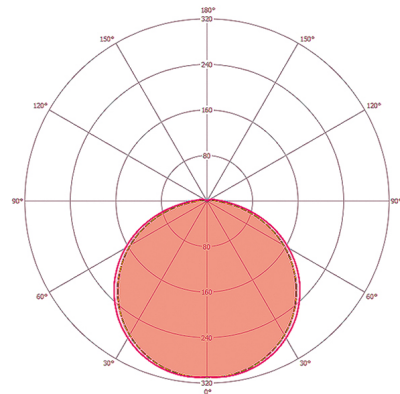

Light distribution

Energy Conservation Solutions Pty Ltd

Exclusive Distributor for ESYLUX in Australia Locations:

VIC/TAS, NSW, QLD, ACT, SA/NT & WA

Phone: **1300 306 136**

For contact details visit: www.ecs.net.au