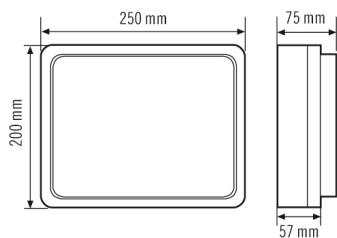

GENERAL	
Conformity	CE, RoHS, WEEE
warranty	5-year
MOUNTING	
Installation type	Surface mounting
Mounting location	Ceiling / Wall
HOUSING	
Dimensions	Length 250 mm x Width 200 mm x Height/Depth 75 mm
Weight	1640 g
Material	powder-coated aluminium
Protection type	IP 65
Permissible ambient temperature	-25 °C...+40 °C
Impact resistance	IK09
Colour	white, similar to RAL 9016
Terminal	2,5 mm ² / 1,5 mm ²
Glow wire test in accordance with IEC 60695-2-10	650 °C - 30 s

SENSORS

Power consumption	90 mA
-------------------	-------

DATA SHEET

House number ALVA 15 W 4000K WH MILKY on/off

Order description	Item number	GTIN
WHL-ALV 22 015 840 WH	EL10840036	4015120840036

Accessories

Product designation	Item number	GTIN
Number set 1-999, a-f	EL10017230	4015120017230

Scale drawing

Light distribution

Energy Conservation Solutions Pty Ltd
 Exclusive Distributor for ESYLUX in Australia Locations:
 VIC/TAS, NSW, QLD, ACT, SA/NT & WA
 Phone: **1300 306 136**
 For contact details visit: www.ecs.net.au