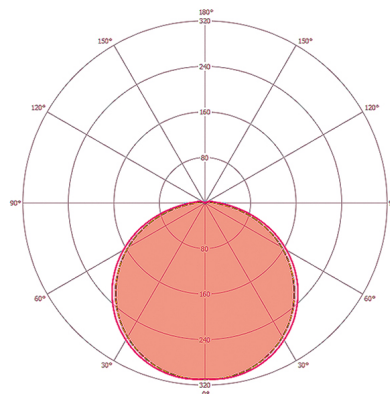

Light distribution

Energy Conservation Solutions Pty Ltd
Exclusive Distributor for ESYLUX in Australia Locations:
VIC/TAS, NSW, QLD, ACT, SA/NT & WA
Phone: **1300 306 136**
For contact details visit: www.ecs.net.au