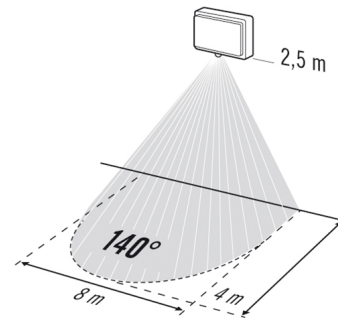

Field of detection

■ Passage area / diagonally to detector