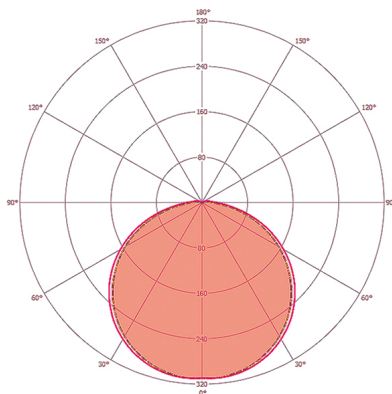

Scale drawing

Field of detection

■ Passage area / diagonally to detector

Light distribution

Energy Conservation Solutions Pty Ltd
 Exclusive Distributor for ESYLUX in Australia Locations:
 VIC/TAS, NSW, QLD, ACT, SA/NT & WA
 Phone: **1300 306 136**
 For contact details visit: www.ecs.net.au