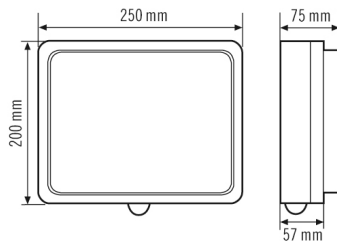

Technical data

GENERAL	
Conformity	CE, RoHS, WEEE
warranty	5-year
MOUNTING	
Installation type	Surface mounting
Mounting location	Ceiling / Wall
HOUSING	
Dimensions	Length 250 mm x Width 200 mm x Height/Depth 75 mm
Weight	1690 g
Material	powder-coated aluminium
Protection type	IP 65
Permissible ambient temperature	-25 °C...+40 °C
Impact resistance	IK09
Colour	white, similar to RAL 9016
Terminal	2,5 mm ² / 1,5 mm ²
Glow wire test in accordance with IEC 60695-2-10	650 °C - 30 s
ELECTRICAL VERSION	

Scale drawing

Field of detection

■ Passage area / diagonally to detector

Light distribution

Energy Conservation Solutions Pty Ltd
 Exclusive Distributor for ESYLUX in Australia Locations:
 VIC/TAS, NSW, QLD, ACT, SA/NT & WA
 Phone: **1300 306 136**
 For contact details visit: www.ecs.net.au