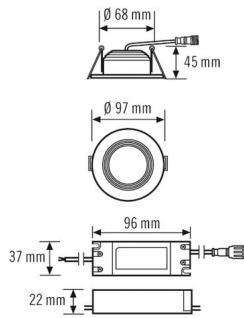

DATA SHEET

ELSA 68 5W 3K MILKY ON/OFF

Order description	Item number	GTIN
IDLELS05005830WH00000000	E010300004	4015120300004

Scale drawing