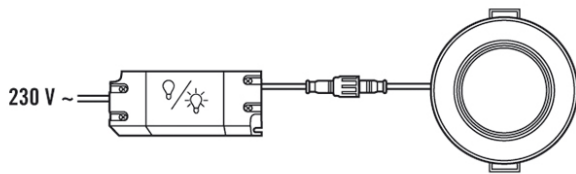

Circuit diagram

Standard operation

Energy Conservation Solutions Pty Ltd
Exclusive Distributor for ESYLUX in Australia Locations:
VIC/TAS, NSW, QLD, ACT, SA/NT & WA
Phone: **1300 306 136**
For contact details visit: www.ecs.net.au