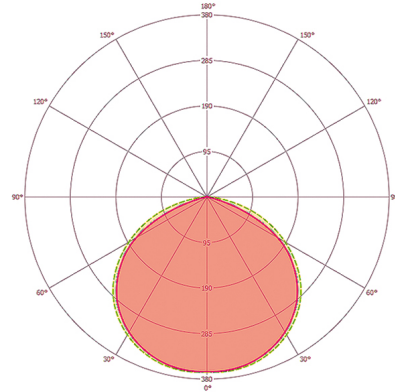

Light distribution