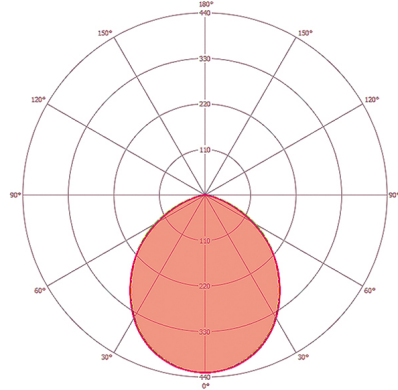

Light distribution

Energy Conservation Solutions Pty Ltd

Exclusive Distributor for ESYLUX in Australia Locations:

VIC/TAS, NSW, QLD, ACT, SA/NT & WA

Phone: **1300 306 136**

For contact details visit: www.ecs.net.au