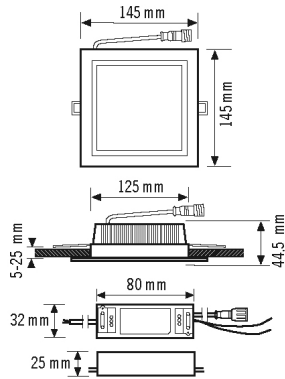

DATA SHEET

Order description	Item number	GTIN
IDLELS32012830WH000000000	E010300325	4015120300325

Scale drawing