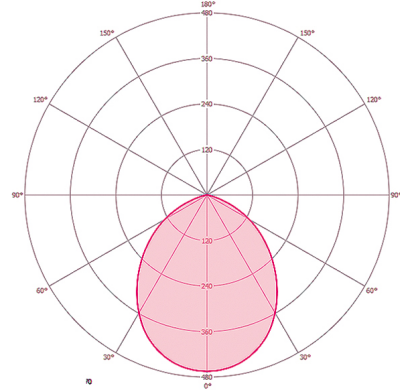

Light distribution

Energy Conservation Solutions Pty Ltd

Exclusive Distributor for ESYLUX in Australia Locations:

VIC/TAS, NSW, QLD, ACT, SA/NT & WA

Phone: **1300 306 136**

For contact details visit: www.ecs.net.au