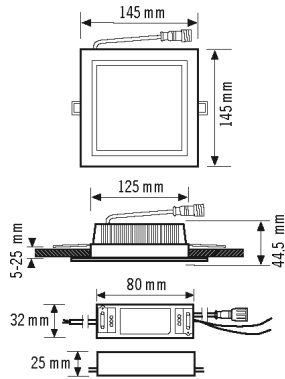

DATA SHEET

Order description	Item number	GTIN
IDLELS32012840WH000000000	E010300332	4015120300332

Scale drawing