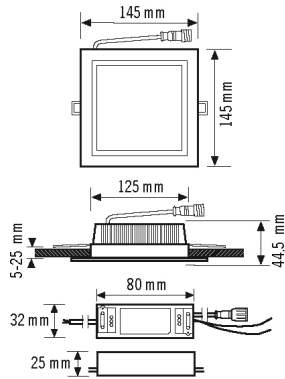

DATA SHEET

Order description	Item number	GTIN
IDLELS32015830WH000000000	E010300349	4015120300349

Scale drawing