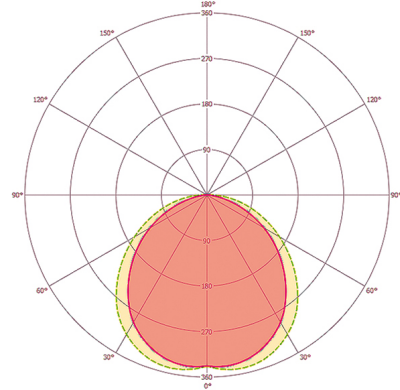

Light distribution

Energy Conservation Solutions Pty Ltd

Exclusive Distributor for ESYLUX in Australia Locations:

VIC/TAS, NSW, QLD, ACT, SA/NT & WA

Phone: **1300 306 136**

For contact details visit: www.ecs.net.au