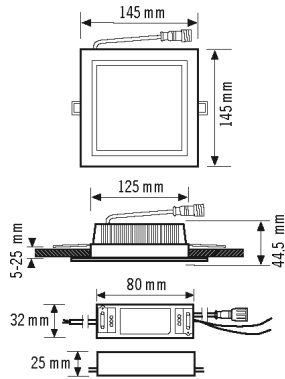

DATA SHEET

Order description	Item number	GTIN
IDLELS32015840WH000000000	E010300356	4015120300356

Scale drawing