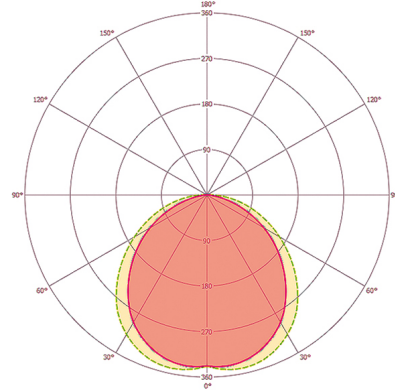

Light distribution

Energy Conservation Solutions Pty Ltd

Exclusive Distributor for ESYLUX in Australia Locations:

VIC/TAS, NSW, QLD, ACT, SA/NT & WA

Phone: **1300 306 136**

For contact details visit: www.ecs.net.au