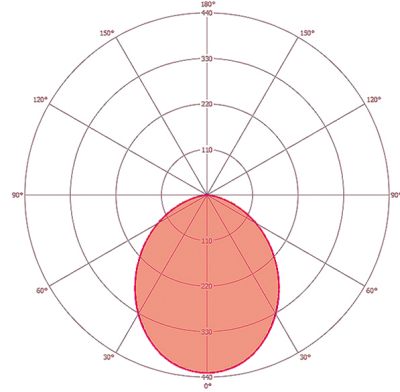

Light distribution

Energy Conservation Solutions Pty Ltd

Exclusive Distributor for ESYLUX in Australia Locations:

VIC/TAS, NSW, QLD, ACT, SA/NT & WA

Phone: **1300 306 136**

For contact details visit: www.ecs.net.au