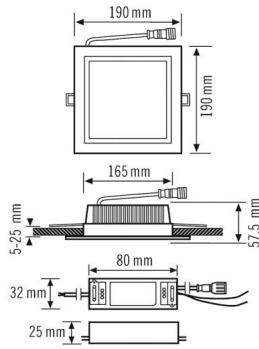

DATA SHEET

ELSA 165 15W 4K MILKY ON/OFF

Order description

IDLELS33015840WH00000000

Item number

E010300370

GTIN

4015120300370

Scale drawing