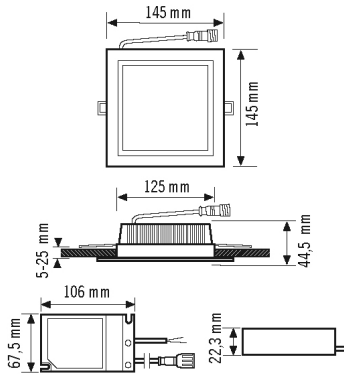

### Product description

- LED down light, 15W, for recessed ceiling mounting with opal (MILKY) diffuser
- Installation dimensions for recessed ceiling mounting 125x125mm
- Integrated ballast (DALI), installation without further accessories
- High-quality housing, aluminium lamp body, white powder-coated (RAL 9003)
- Colour temperature 3000 K

### Technical data

GENERAL	
Conformity	CE, RoHS, WEEE
warranty	5-year
MOUNTING	
Installation type	Recessed mounting
Mounting location	Ceiling
Installation dimension	Installation length 125 mm x Installation width 125 mm x Installation depth 42,5 mm
HOUSING	
Dimensions	Length 145 mm x Width 145 mm x Height/Depth 44,5 mm
Weight	536 g
Material	powder-coated aluminium
Protection type	IP 20 / IP 44 below the ceiling (built-in)
Permissible ambient temperature	-20 °C...+40 °C
Colour	white, similar to RAL 9003
Glow wire test in accordance with IEC 60695-2-10	650 °C - 30 s

### Scale drawing