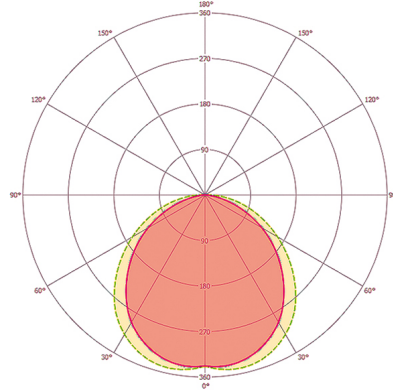

Light distribution

Energy Conservation Solutions Pty Ltd

Exclusive Distributor for ESYLUX in Australia Locations:

VIC/TAS, NSW, QLD, ACT, SA/NT & WA

Phone: **1300 306 136**

For contact details visit: www.ecs.net.au