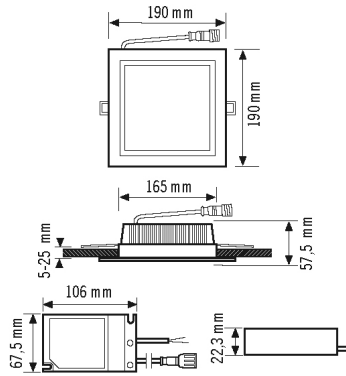

DATA SHEET

Order description	Item number	GTIN
IDLELS33015830WHOODALI000	E010300462	4015120300462

Scale drawing