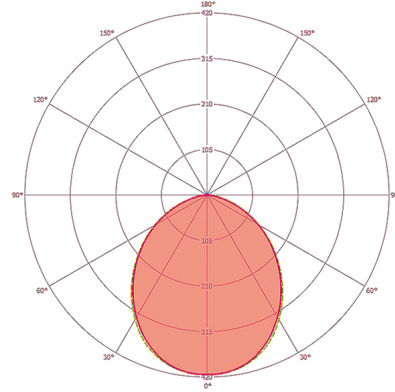

Light distribution

Energy Conservation Solutions Pty Ltd
Exclusive Distributor for ESYLUX in Australia Locations:
VIC/TAS, NSW, QLD, ACT, SA/NT & WA
Phone: **1300 306 136**
For contact details visit: www.ecs.net.au