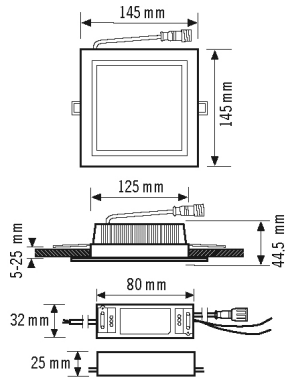

DATA SHEET

Order description	Item number	GTIN
IDLELS32015830WH001-10000	E010300547	4015120300547

Scale drawing