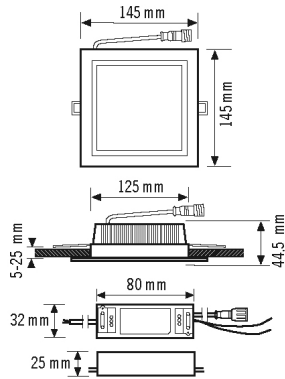

DATA SHEET

Order description	Item number	GTIN
IDLELS32015840WH001-10000	E010300554	4015120300554

Scale drawing