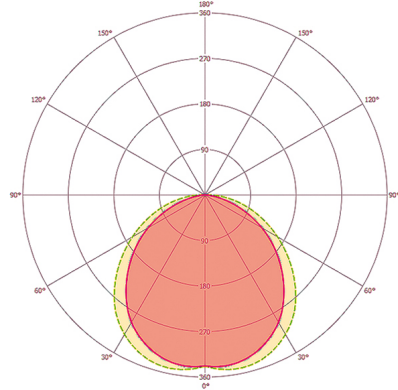

Light distribution

Energy Conservation Solutions Pty Ltd

Exclusive Distributor for ESYLUX in Australia Locations:

VIC/TAS, NSW, QLD, ACT, SA/NT & WA

Phone: **1300 306 136**

For contact details visit: www.ecs.net.au