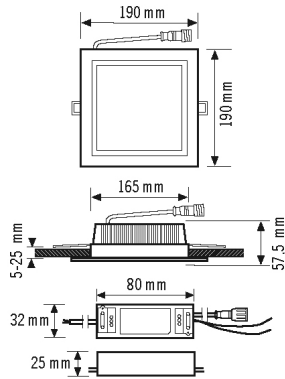

DATA SHEET

Order description	Item number	GTIN
IDLELS33015830WH001-10000	E010300561	4015120300561

Scale drawing