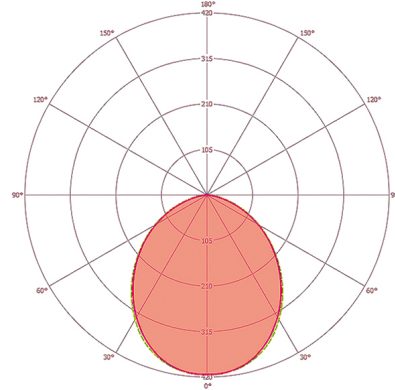

Light distribution

Energy Conservation Solutions Pty Ltd

Exclusive Distributor for ESYLUX in Australia Locations:

VIC/TAS, NSW, QLD, ACT, SA/NT & WA

Phone: **1300 306 136**

For contact details visit: www.ecs.net.au