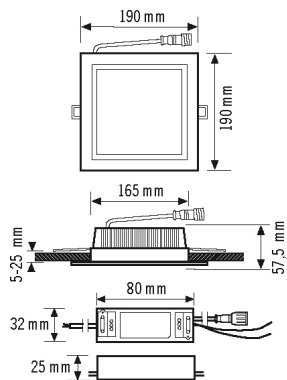

DATA SHEET

Order description	Item number	GTIN
IDLELS33015840WH001-10000	E010300578	4015120300578

Product description

- LED down light, 15W, for recessed ceiling mounting with opal (MILKY) diffuser
- Installation dimensions for recessed ceiling mounting 165x165mm
- Integrated ballast (1-10 V), installation without further accessories
- High-quality housing, aluminium lamp body, white powder-coated (RAL 9003)
- Colour temperature 4000 K

Technical data

GENERAL	
Conformity	CE, RoHS, WEEE
warranty	5-year
MOUNTING	
Installation type	Recessed mounting
Mounting location	Ceiling
Installation dimension	Installation length 165 mm x Installation width 165 mm x Installation depth 55,5 mm
HOUSING	
Dimensions	Length 190 mm x Width 165 mm x Height/Depth 57,5 mm
Weight	778 g
Material	powder-coated aluminium
Protection type	IP 20 / IP 44 below the ceiling (built-in)
Permissible ambient temperature	-20 °C...+40 °C
Colour	white, similar to RAL 9003
Glow wire test in accordance with IEC 60695-2-10	650 °C - 30 s

DATA SHEET

Order description

IDLELS33015840WH001-10000

Item number

E010300578

GTIN

4015120300578

Scale drawing