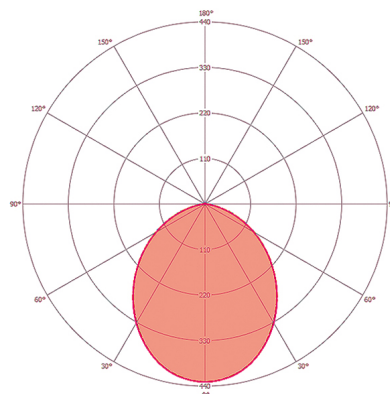

Light distribution

Energy Conservation Solutions Pty Ltd

Exclusive Distributor for ESYLUX in Australia Locations:

VIC/TAS, NSW, QLD, ACT, SA/NT & WA

Phone: 1300 306 136

For contact details visit: www.ecs.net.au