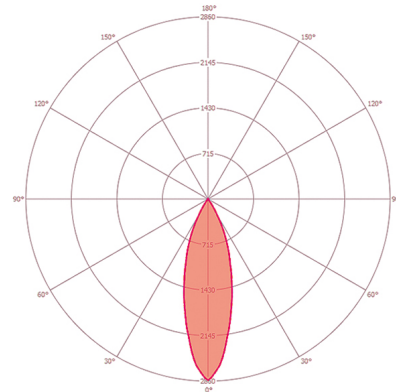

DATA SHEET

Order description

IDLSTI24015840BKTODALI000

Item number

E010304231

GTIN

4015120304231

Scale drawing

Light distribution

Energy Conservation Solutions Pty Ltd

Exclusive Distributor for ESYLUX in Australia Locations:

VIC/TAS, NSW, QLD, ACT, SA/NT & WA

Phone: **1300 306 136**

For contact details visit: www.ecs.net.au