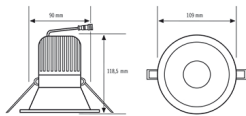

### Technical data

GENERAL	
Conformity	CE, RoHS, WEEE
warranty	5-year
MOUNTING	
Installation type	Recessed mounting
Mounting location	Ceiling
Installation dimension	Installation depth 116,5 mm, Ø 90 mm
HOUSING	
Dimensions	Height/Depth 118,5 mm, Ø 109 mm
Weight	393 g
Material	powder-coated aluminium
Protection type	IP 20 / IP 44 below the ceiling (built-in)
Permissible ambient temperature	-20 °C...+40 °C
Colour	Black, similar to RAL 9005
Glow wire test in accordance with IEC 60695-2-10	850 °C - 5 s

## DATA SHEET

**Order description**

IDLSTI24015840BKTODALI000

**Item number**

E010304231

**GTIN**

4015120304231

**Scale drawing**