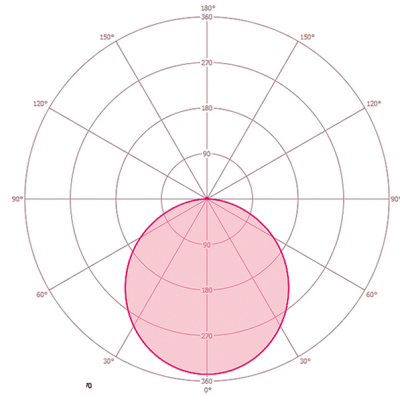

Light distribution

Energy Conservation Solutions Pty Ltd

Exclusive Distributor for ESYLUX in Australia Locations:

VIC/TAS, NSW, QLD, ACT, SA/NT & WA

Phone: 1300 306 136

For contact details visit: www.ecs.net.au