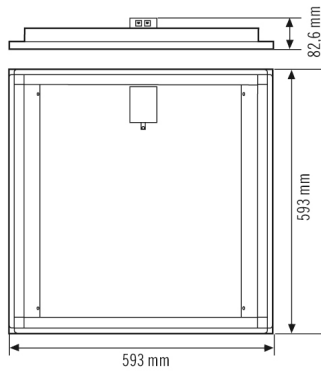

### Technical data

GENERAL	
Conformity	CE, RoHS, SundaHus, WEEE
warranty	5-year
MOUNTING	
Installation type	Recessed mounting
Mounting location	Ceiling
Installation dimension	Installation length 600 mm x Installation width 600 mm x Installation depth 140 mm
HOUSING	
Dimensions	Length 593 mm x Width 593 mm x Height/Depth 82,6 mm
Weight	5000 g
Material	Varnished steel
Surface finish	frosted
Protection type	IP 20
Permissible ambient temperature	0 °C...+40 °C
Relative humidity	5 - 93 %, non-condensing
Colour	white, similar to RAL 9003
Terminal	RJ45
Glow wire test in accordance with IEC 60695-2-10	650 °C - 30 s

### Scale drawing