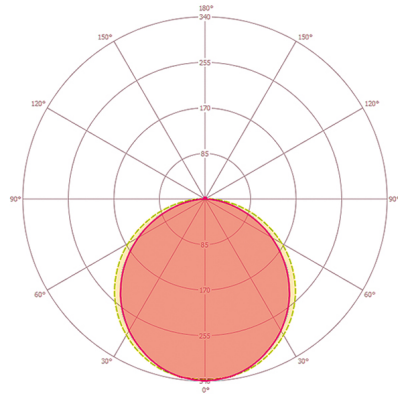

Light distribution

Energy Conservation Solutions Pty Ltd

Exclusive Distributor for **ESYLUX** in Australia Locations:

VIC/TAS, NSW, QLD, ACT, SA/NT & WA

Phone: **1300 306 136**

For contact details visit: www.ecs.net.au