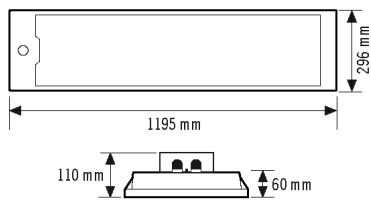

DATA SHEET

Order description	Item number	GTIN
PNLCEL14030840WHOP0000000	EQ10126154	4015120126154

Accessories

Product designation	Item number	GTIN
PNL drop protection	EQ1012616	401512012616

Scale drawing