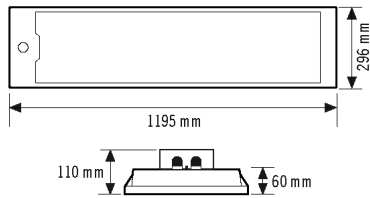

DATA SHEET

Order description	Item number	GTIN
PNLCEL14030830WHOPELCS000	EQ10126222	4015120126222

Accessories

Product designation	Item number	GTIN
PNL drop protection	EQ10121616	4015120121616

Scale drawing