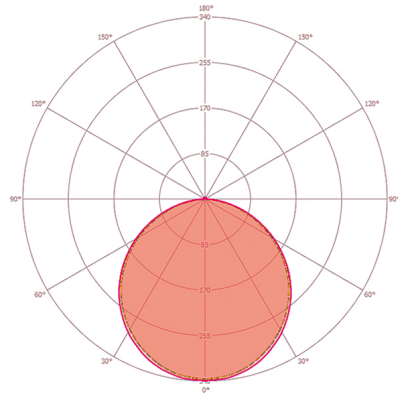

Light distribution

Energy Conservation Solutions Pty Ltd
Exclusive Distributor for ESYLUX in Australia Locations:
VIC/TAS, NSW, QLD, ACT, SA/NT & WA
Phone: **1300 306 136**
For contact details visit: www.ecs.net.au