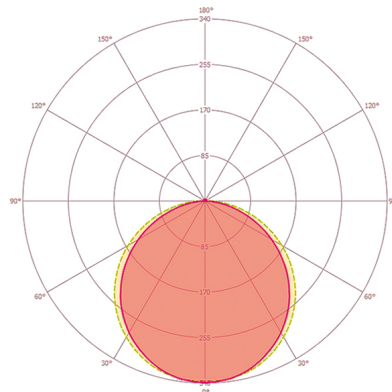

Light distribution

Energy Conservation Solutions Pty Ltd

Exclusive Distributor for ESYLUX in Australia Locations:

VIC/TAS, NSW, QLD, ACT, SA/NT & WA

Phone: 1300 306 136

For contact details visit: www.ecs.net.au