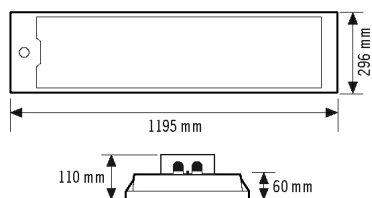

DATA SHEET

Order description	Item number	GTIN
PNLCEL14030840WHOPELCS000	EQ10126239	4015120126239

Accessories

Product designation	Item number	GTIN
PNL drop protection	EQ10121616	4015120121616

Scale drawing