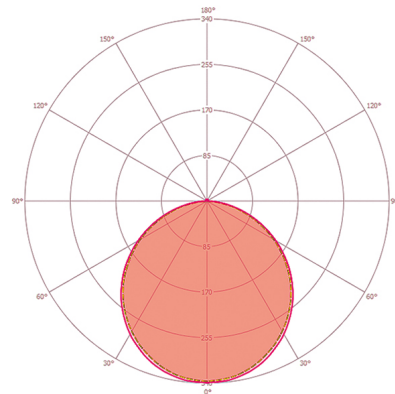

Light distribution

Energy Conservation Solutions Pty Ltd

Exclusive Distributor for ESYLUX in Australia Locations:

VIC/TAS, NSW, QLD, ACT, SA/NT & WA

Phone: **1300 306 136**

For contact details visit: www.ecs.net.au