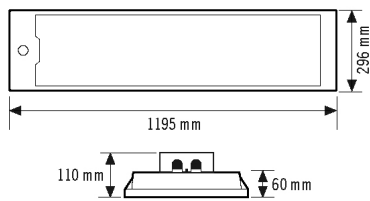

DATA SHEET

Order description	Item number	GTIN
PNLCEL140308TWWHOPELCS000	EQ10126260	4015120126260

Accessories

Product designation	Item number	GTIN
PNL drop protection	EQ10121616	4015120121616

Scale drawing