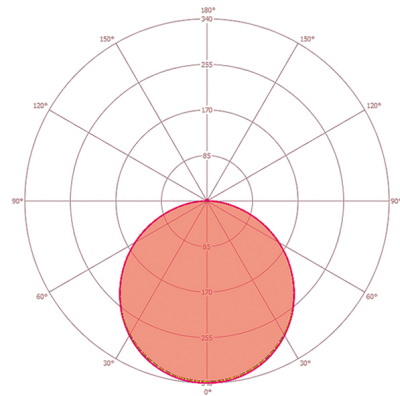

DATA SHEET

Order description	Item number	GTIN
PNLCEL14060840WH00000000	EQ10126895	4015120126895

Accessories

Product designation	Item number	GTIN
PNL drop protection	EQ10121616	4015120121616

Scale drawing

Light distribution