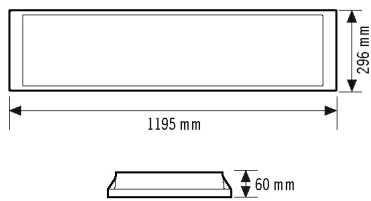

- LED light with opal (MILKY) cover (diffuser)
- Can be used as a panel light for ceiling systems with concealed or visible mounting rails for system dimensions 1200 x 300 mm (please note any special features and restrictions of the ceiling system manufacturer)
- LED output 60 W
- Integrated ballast (on/off), installation without further accessories
- Colour temperature approx. 4000 K (neutral white)

Technical data

GENERAL	
Conformity	CE, RoHS, WEEE
warranty	5-year
MOUNTING	
Installation type	Recessed mounting
Mounting location	Ceiling
Installation dimension	Installation length 1200 mm x Installation width 300 mm x Installation depth 140 mm
HOUSING	
Dimensions	Length 1195 mm x Width 296 mm x Height/Depth 91 mm
Weight	4400 g
Material	Varnished steel
Surface finish	frosted
Protection type	IP 20
Permissible ambient temperature	0 °C...+40 °C
Relative humidity	5 - 93 %, non-condensing
Colour	white, similar to RAL 9003
Glow wire test in accordance with IEC 60695-2-10	650 °C - 30 s

ELECTRICAL VERSION

Protection class	II
Nominal voltage	230 - 230 V / 50 Hz

LIGHT

Diffuser	linear-prismatic / semi-opal
Light emission	direkt
Beam angle	90 °
Unified Glare Rating	≤ 19
Flicker factor	<3 %
Rated output	71 W
Luminous Flux (light)	7120 lm
Luminous efficacy	100 lm/W
LED service life	L80B10 = 50.000 h
Colour temperature	4000 K
Colour rendering index Ra	> 80
Colour tolerance	SDCM <3
Color Quality Scale	> 80
Photobiological safety	Risk group 1
Energy efficiency class	A++ to A

DATA SHEET

Order description	Item number	GTIN
PNLCEL14060840WH00000000	EQ10126895	4015120126895

Accessories

Product designation	Item number	GTIN
PNL drop protection	EQ10121616	4015120121616

Scale drawing

Light distribution