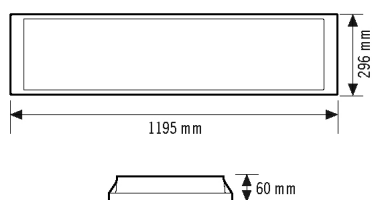

- LED light with opal (MILKY) cover (diffuser)
- Can be used as a panel light for ceiling systems with concealed or visible mounting rails for system dimensions 1200 x 300 mm (please note any special features and restrictions of the ceiling system manufacturer)
- LED output 60 W
- Integrated ballast (DALI), installation without further accessories
- Colour temperature approx. 3000 K (warm white)

Technical data

GENERAL	
Conformity	CE, RoHS, WEEE
warranty	5-year
MOUNTING	
Installation type	Recessed mounting
Mounting location	Ceiling
Installation dimension	Installation length 1200 mm x Installation width 300 mm x Installation depth 140 mm
HOUSING	
Dimensions	Length 1195 mm x Width 296 mm x Height/Depth 91 mm
Weight	4400 g
Material	Varnished steel
Surface finish	frosted
Protection type	IP 20
Permissible ambient temperature	0 °C...+40 °C
Relative humidity	5 - 93 %, non-condensing
Colour	white, similar to RAL 9003
Glow wire test in accordance with IEC 60695-2-10	650 °C - 30 s

ELECTRICAL VERSION	
Protection class	II
Nominal voltage	230 - 230 V / 50 Hz
LIGHT	
Diffuser	linear-prismatic / semi-opal
Light emission	direkt
Beam angle	90 °
Unified Glare Rating	≤ 19
Flicker factor	<3 %
Rated output	71 W
Luminous Flux (light)	7050 lm
Luminous efficacy	100 lm/W
LED service life	L80B10 = 50.000 h
Colour temperature	3000 K
Colour rendering index Ra	> 80
Colour tolerance	SDCM <3
Color Quality Scale	> 80
Photobiological safety	Risk group 1
Energy efficiency class	A++ to A

DATA SHEET

Order description	Item number	GTIN
PNLCEL14060830WH00DALI000	EQ10126925	4015120126925

Accessories

Product designation	Item number	GTIN
PNL drop protection	EQ10121616	4015120121616

Scale drawing