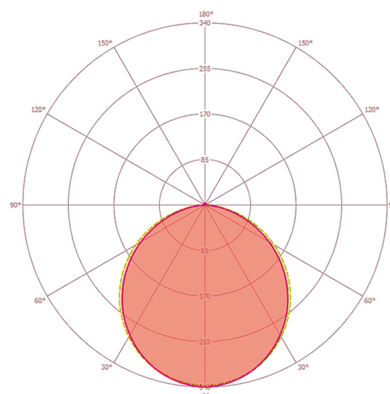

Light distribution

Energy Conservation Solutions Pty Ltd

Exclusive Distributor for ESYLUX in Australia Locations:

VIC/TAS, NSW, QLD, ACT, SA/NT & WA

Phone: **1300 306 136**

For contact details visit: www.ecs.net.au