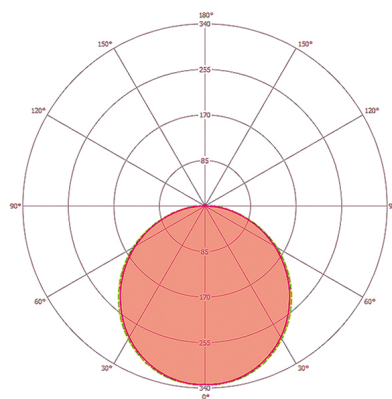

Light distribution

Energy Conservation Solutions Pty Ltd

Exclusive Distributor for ESYLUX in Australia Locations:

VIC/TAS, NSW, QLD, ACT, SA/NT & WA

Phone: **1300 306 136**

For contact details visit: www.ecs.net.au