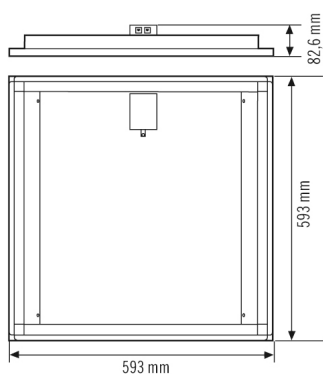

DATA SHEET

Order description	Item number	GTIN
PNLCELA0030840WH00ELCS000	EQ10129766	4015120129766

Accessories

Product designation	Item number	GTIN
PNL 600 UMF SM WH	EQ10113031	4015120113031
PNL 600 UMF FM WH	EQ10113086	4015120113086
PNL drop protection	EQ10121616	4015120121616

Scale drawing