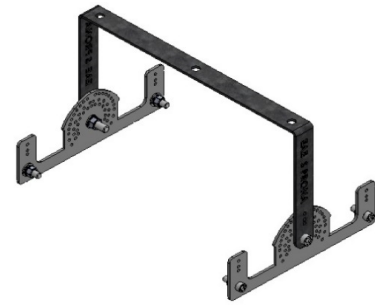

Double Projector Hanger Set

Order Code : 3126249
Product Code : SPR IKILI PROJEKTR ASKI TK