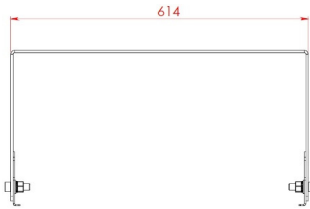

Order Code : 3126255
Product Code : SPR UCLU STD ASKI TK

Triple Standard Hanger Set