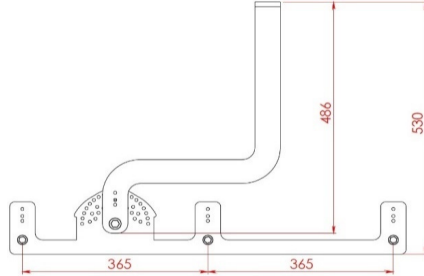

SPRONA

453 W Harbour and Outdoor LED Area Lighting Luminaire

3120731 SPR 453U 40TF00 36 47K7

Suspension Set

Triple Swivel Bracket

Order Code : 3126254
Product Code : SPR UCLU SEPET ASKI TK