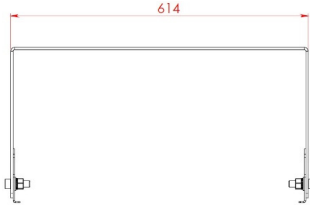

SPRONA

453 W Harbour and Outdoor LED Area Lighting Luminaire

3120731 SPR 453U 40TF00 36 47K7

Suspension Set

Order Code : 3126252
Product Code : SPR TEKLI ASKI TK

Single Standard Hanger Set