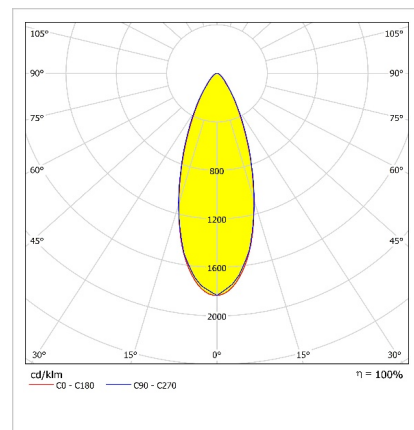

Optical & Electrical Features

Power Consumption	: 453.3 W
Final Luminous Flux	: 47778.4 lm
Efficacy	: 105.4 lm/W
Input Voltage	: 220-240 V AC
Frequency	: 50-60 Hz
Power Factor	: > 0,9
Surge Transient Protection	: 4 kV
Drive Current	: 1050 mA
Correlated Color Temperature	: 4000K
Color Rendering Index	: >70

Photometric Curve

Optional Features

Correlated Color Temperatures	: 5000K, 5700K, 6500K
Angle Options	: 56°, Asymmetric lens

SPRONA

453 W Harbour and Outdoor LED Area Lighting Luminaire

3120731 SPR 453U 40TF00 36 47K7

a

b

Dimensions (mm)

	a	b	h
Single Model	616	249	345
Double Model	616	615	345
Triple Model	616	980	345

Weight (kg)

Single Model	16
Double Model	41
Triple Model	65

b

Double Model