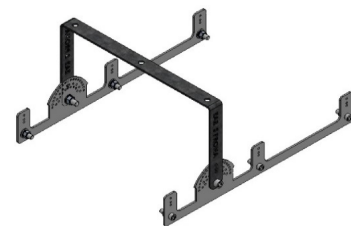

Double Standard Hanger Set

Order Code : 3126255
Product Code : SPR UCLU STD ASKI TK

Triple Standard Hanger Set

Order Code : 3126250
Product Code : SPR IKILI SEPET ASKI TK

Double Swivel Bracket

SPRONA

453 W Harbour and Outdoor LED Area Lighting Luminaire

3120731 SPR 453U 40TF00 36 47K7

Suspension Set

Triple Swivel Bracket

Order Code : 3126254
Product Code : SPR UCLU SEPET ASKI TK

Double Projector Hanger Set

Order Code : 3126249
Product Code : SPR IKILI PROJEKTR ASKI TK