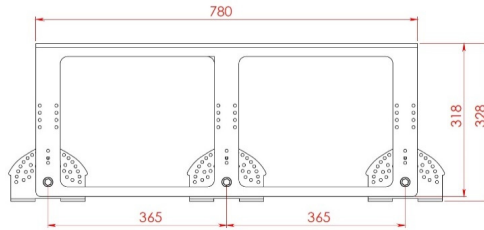

Order Code : 3126255
Product Code : SPR UCLU STD ASKI TK

Triple Standard Hanger Set