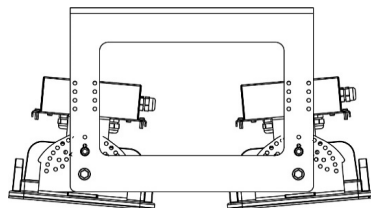

a

b

Dimensions (mm)

	a	b	h
Single Model	616	249	345
Double Model	616	615	345
Triple Model	616	980	345

Weight (kg)

Single Model	16
Double Model	41
Triple Model	65

b

Double Model

a

b

Triple Model

Double Model Movable

90° National position
(In steps of five degrees)

Triple Model Movable

90° National position
(In steps of five degrees)

SPRONA