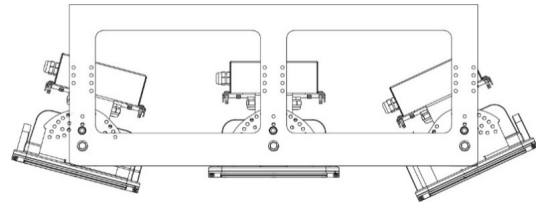

a

b

Dimensions (mm)

	a	b	h
Single Model	616	249	345
Double Model	616	615	345
Triple Model	616	980	345

Weight (kg)

Single Model	16
Double Model	41
Triple Model	65

b

Double Model

a

b

Triple Model

Double Model Movable

90° National position
(In steps of five degrees)

Triple Model Movable

90° National position
(In steps of five degrees)

SPRONA