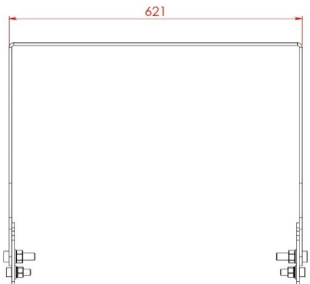

Order Code : 3126250
Product Code : SPR IKILI SEPET ASKI TK

Double Swivel Bracket