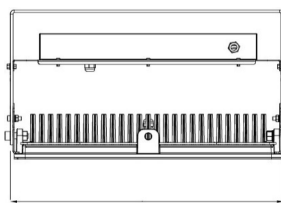

a

b

Dimensions (mm)

	a	b	h
Single Model	616	249	345
Double Model	616	615	345
Triple Model	616	980	345

Weight (kg)

Single Model	16
Double Model	41
Triple Model	65

b

Double Model

a

b

Triple Model

Double Model Movable

90° National position
(In steps of five degrees)

Triple Model Movable

90° National position
(In steps of five degrees)

SPRONA