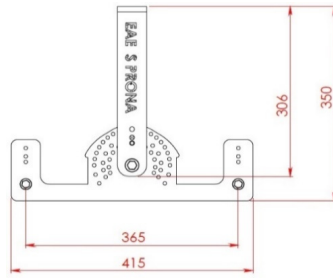

Double Projector Hanger Set

Order Code : 3126249
Product Code : SPR IKILI PROJEKTR ASKI TK