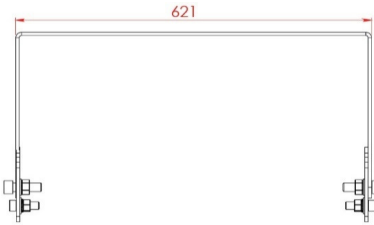

Double Projector Hanger Set

Order Code : 3126249
Product Code : SPR IKILI PROJEKTR ASKI TK