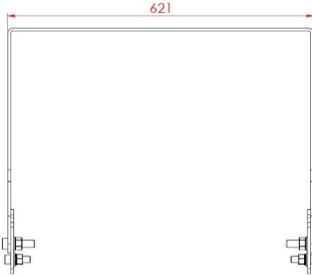

SPRONA

453 W Harbour and Outdoor LED Area Lighting Luminaire

3120731 SPR 453U 40TF00 36 47K7

Suspension Set

Triple Swivel Bracket

Order Code : 3126254
Product Code : SPR UCLU SEPET ASKI TK