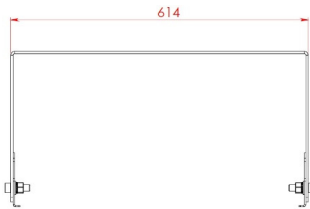

Order Code : 3126251
Product Code : SPR IKILI STD ASKI TK

Double Standard Hanger Set