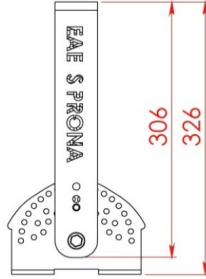

SPRONA

453 W Harbour and Outdoor LED Area Lighting Luminaire

3120731 SPR 453U 40TF00 36 47K7

Suspension Set

Order Code : 3126252
Product Code : SPR TEKLI ASKI TK

Single Standard Hanger Set