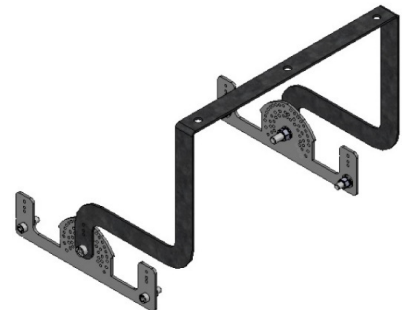

453 W Harbour and Outdoor LED Area Lighting Luminaire

3120731 SPR 453U 40TF00 36 47K7

Suspension Set

Order Code : 3126252
Product Code : SPR TEKLI ASKI TK

Single Standard Hanger Set

Order Code : 3126251
Product Code : SPR IKILI STD ASKI TK

Double Standard Hanger Set

Order Code : 3126255
Product Code : SPR UCLU STD ASKI TK

Triple Standard Hanger Set

Order Code : 3126250
Product Code : SPR IKILI SEPET ASKI TK

Double Swivel Bracket

SPRONA

453 W Harbour and Outdoor LED Area Lighting Luminaire