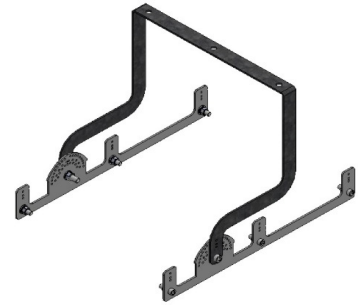

SPRONA

453 W Harbour and Outdoor LED Area Lighting Luminaire

3120731 SPR 453U 40TF00 36 47K7

Suspension Set

Triple Swivel Bracket

Order Code : 3126254
Product Code : SPR UCLU SEPET ASKI TK