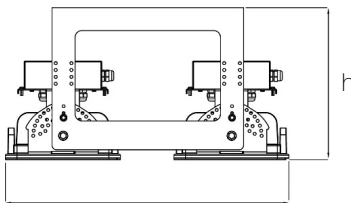

a

b

Dimensions (mm)

	a	b	h
Single Model	616	249	345
Double Model	616	615	345
Triple Model	616	980	345

Weight (kg)

Single Model	16
Double Model	41
Triple Model	65

b

Double Model

a

b

Triple Model

Double Model Movable

90° National position
(In steps of five degrees)

Triple Model Movable

90° National position
(In steps of five degrees)

SPRONA