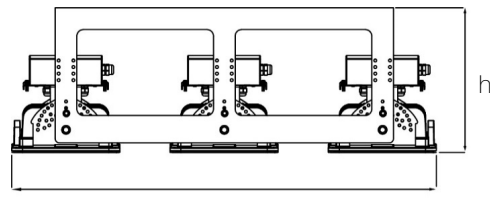

a

b

Dimensions (mm)

	a	b	h
Single Model	616	249	345
Double Model	616	615	345
Triple Model	616	980	345

Weight (kg)

Single Model	16
Double Model	41
Triple Model	65

b

Double Model

a

b

Triple Model

Double Model Movable

90° National position
(In steps of five degrees)

Triple Model Movable

90° National position
(In steps of five degrees)

SPRONA