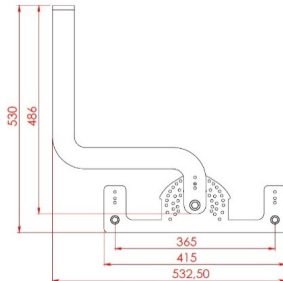

Order Code : 3126250
Product Code : SPR IKILI SEPET ASKI TK

Double Swivel Bracket