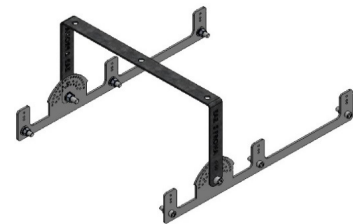

Single Standard Hanger Set

Order Code : 3126251

Product Code : SPR IKILI STD ASKI TK

Double Standard Hanger Set

Order Code : 3126255

Product Code : SPR UCLU STD ASKI TK

Triple Standard Hanger Set

Order Code : 3126250

Product Code : SPR IKILI SEPET ASKI TK

Double Swivel Bracket

SPRONA

453 W Harbour and Outdoor LED Area Lighting Luminaire

3120732 SPR 453U 40TF00 56 47K3

Suspension Set

Order Code : 3126254
Product Code : SPR UCLU SEPET ASKI TK

Triple Swivel Bracket

Order Code : 3126249
Product Code : SPR IKILI PROJEKTR ASKI TK

Double Projector Hanger Set

Order Code : 3126253
Product Code : SPR UCLU PROJEKTR ASKI TK

Triple Projector Hanger Set

- EAE, reserves the right to make changes without prior notice.