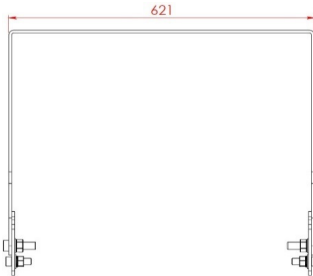

SPRONA

453 W Harbour and Outdoor LED Area Lighting Luminaire

3120732 SPR 453U 40TF00 56 47K3

Suspension Set

Order Code : 3126254
Product Code : SPR UCLU SEPET ASKI TK

Triple Swivel Bracket