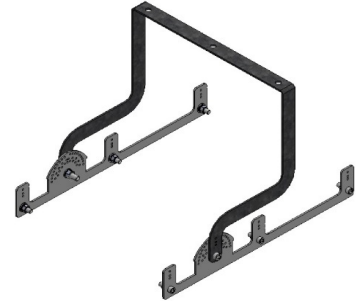

Single Standard Hanger Set

Order Code : 3126251

Product Code : SPR IKILI STD ASKI TK

Double Standard Hanger Set

Order Code : 3126255

Product Code : SPR UCLU STD ASKI TK

Triple Standard Hanger Set

Order Code : 3126250

Product Code : SPR IKILI SEPET ASKI TK

Double Swivel Bracket

SPRONA

453 W Harbour and Outdoor LED Area Lighting Luminaire

3120732 SPR 453U 40TF00 56 47K3

Suspension Set

Order Code : 3126254
Product Code : SPR UCLU SEPET ASKI TK

Triple Swivel Bracket

Order Code : 3126249
Product Code : SPR IKILI PROJEKTR ASKI TK

Double Projector Hanger Set

Order Code : 3126253
Product Code : SPR UCLU PROJEKTR ASKI TK

Triple Projector Hanger Set

- EAE, reserves the right to make changes without prior notice.