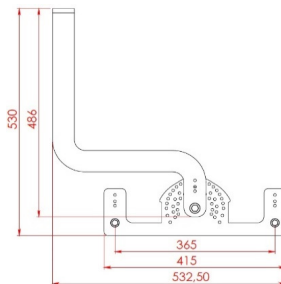

Single Standard Hanger Set

Order Code : 3126251

Product Code : SPR IKILI STD ASKI TK

Double Standard Hanger Set

Order Code : 3126255

Product Code : SPR UCLU STD ASKI TK

Triple Standard Hanger Set

Order Code : 3126250