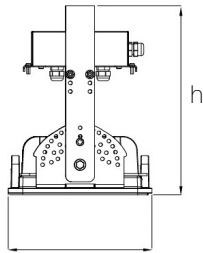

SPRONA

453 W Harbour and Outdoor LED Area Lighting Luminaire

3120732 SPR 453U 40TF00 56 47K3

a

b

Dimensions (mm)

	a	b	h
Single Model	616	249	345
Double Model	616	615	345
Triple Model	616	980	345

Weight (kg)