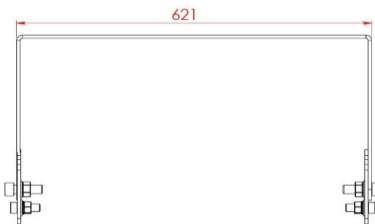

SPRONA

453 W Harbour and Outdoor LED Area Lighting Luminaire

3120732 SPR 453U 40TF00 56 47K3

Suspension Set

Order Code : 3126254
Product Code : SPR UCLU SEPET ASKI TK

Order Code : 3126249
Product Code : SPR IKILI PROJEKTR ASKI TK

Order Code : 3126253
Product Code : SPR UCLU PROJEKTR ASKI TK

Triple Projector Hanger Set

- EAE, reserves the right to make changes without prior notice.

engineering the light

EAE Aydınlatma A.Ş.
İktisadi Organize Sanayi Bölgesi Eski Turgut Özal Caddesi No:20 Başakşehir / İSTANBUL-TURKEY Phone: +90 212 413 21 00 (pbx) Fax: +90 212 549 37 90
www.eaeaydinlatma.com.tr

Revision date: 14.05.2018