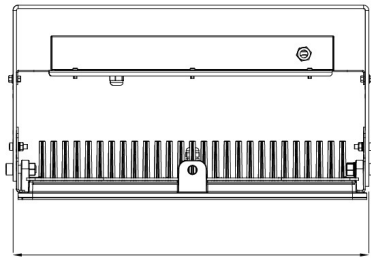

SPRONA

453 W Harbour and Outdoor LED Area Lighting Luminaire

3120732 SPR 453U 40TF00 56 47K3

a

b

Dimensions (mm)

	a	b	h
Single Model	616	249	345
Double Model	616	615	345
Triple Model	616	980	345

Weight (kg)