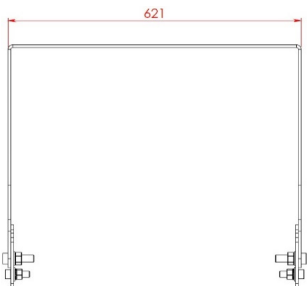

Order Code : 3126250

Product Code : SPR IKILI SEPET ASKI TK

Double Swivel Bracket