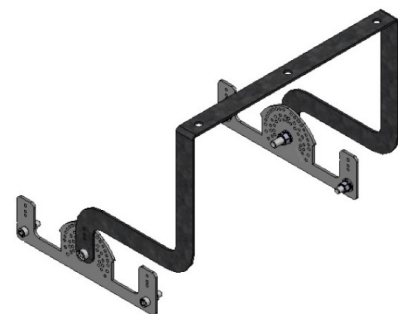

Triple Model Movable

90° National position
(In steps of five degrees)

SPRONA

453 W Harbour and Outdoor LED Area Lighting Luminaire

3120732 SPR 453U 40TF00 56 47K3

Suspension Set

Order Code : 3126252

Product Code : SPR TEKLI ASKI TK

Single Standard Hanger Set

Order Code : 3126251

Product Code : SPR IKILI STD ASKI TK

Double Standard Hanger Set

Order Code : 3126255

Product Code : SPR UCLU STD ASKI TK

Triple Standard Hanger Set

Order Code : 3126250