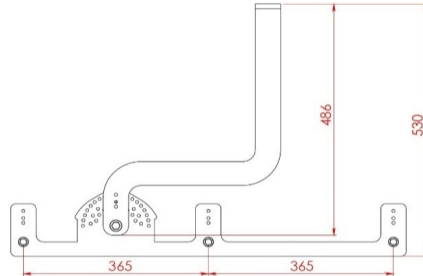

SPRONA

453 W Harbour and Outdoor LED Area Lighting Luminaire

3120732 SPR 453U 40TF00 56 47K3

Suspension Set

Order Code : 3126254
Product Code : SPR UCLU SEPET ASKI TK

Triple Swivel Bracket