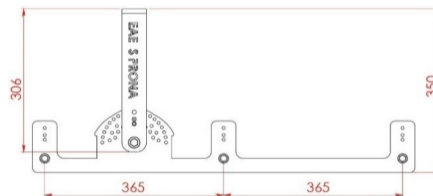

SPRONA

453 W Harbour and Outdoor LED Area Lighting Luminaire

3120732 SPR 453U 40TF00 56 47K3

Suspension Set

Order Code : 3126254
Product Code : SPR UCLU SEPET ASKI TK

Order Code : 3126249
Product Code : SPR IKILI PROJEKTR ASKI TK

Order Code : 3126253
Product Code : SPR UCLU PROJEKTR ASKI TK

Triple Projector Hanger Set

- EAE, reserves the right to make changes without prior notice.

engineering the light

EAE Aydınlatma A.Ş.
İktisadi Organize Sanayi Bölgesi Eski Turgut Özal Caddesi No:20 Başakşehir / İSTANBUL-TURKEY Phone: +90 212 413 21 00 (pbx) Fax: +90 212 549 37 90
www.eaeaydinlatma.com.tr

Revision date: 14.05.2018