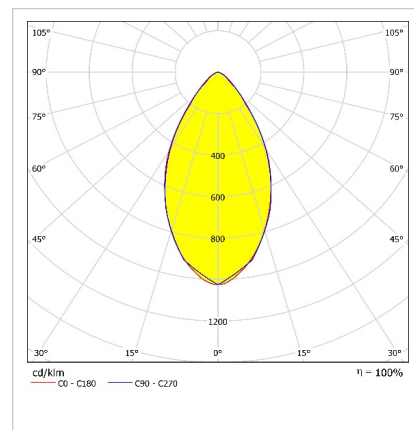

Photometric Curve

Optional Features

Correlated Color Temperatures	: 5000K, 5700K, 6500K
Angle Options	: 36°, Asymmetric lens