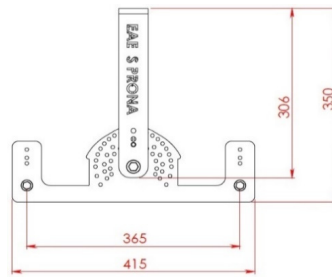

Triple Swivel Bracket

Order Code : 3126249
Product Code : SPR IKILI PROJEKTR ASKI TK

Double Projector Hanger Set

Order Code : 3126253
Product Code : SPR UCLU PROJEKTR ASKI TK

Triple Projector Hanger Set

- EAE, reserves the right to make changes without prior notice.