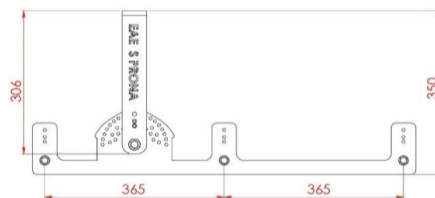

### Dimensions (mm)

	a	b	h
Single Model	616	249	345
Double Model	616	615	345
Triple Model	616	980	345

### Suspension Set

Triple Swivel Bracket

Order Code : 3126254  
Product Code : SPR UCLU SEPET ASKI TK

Double Projector Hanger Set

Order Code : 3126249  
Product Code : SPR IKILI PROJEKTR ASKI TK

Triple Projector Hanger Set