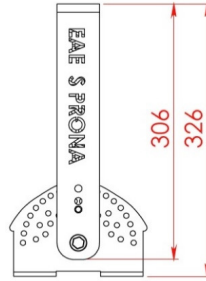

SPRONA

453 W Harbour and Outdoor LED Area Lighting Luminaire

3120737 SPR 453U 57TF00 56 47K3

Suspension Set

Order Code : 3126252

Product Code : SPR TEKLI ASKI TK

Single Standard Hanger Set