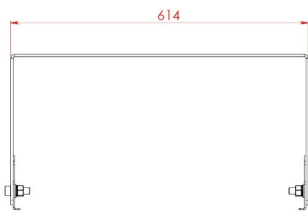

Order Code : 3126251

Product Code : SPR IKILI STD ASKI TK

Double Standard Hanger Set