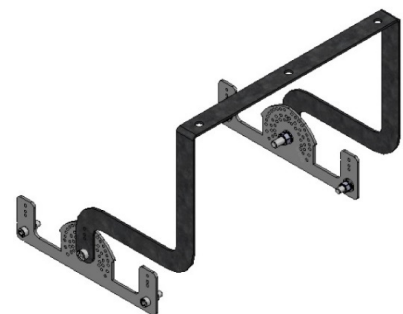

## Suspension Set

Order Code : 3126252

Product Code : SPR TEKLI ASKI TK

Single Standard Hanger Set

Order Code : 3126251

Product Code : SPR IKILI STD ASKI TK

Double Standard Hanger Set

Order Code : 3126255

Product Code : SPR UCLU STD ASKI TK

Triple Standard Hanger Set

Order Code : 3126250

Product Code : SPR IKILI SEPET ASKI TK

Double Swivel Bracket