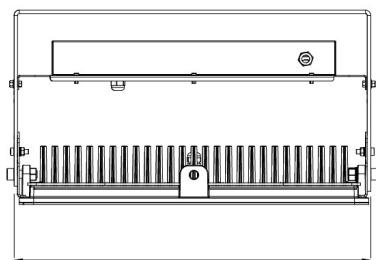

SPRONA

453 W Harbour and Outdoor LED Area Lighting Luminaire

3120737 SPR 453U 57TF00 56 47K3

a