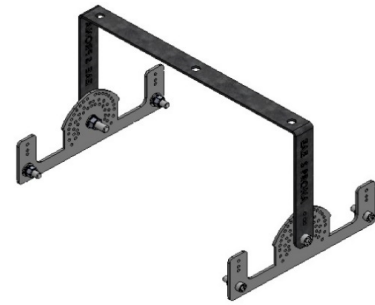

### Suspension Set

Triple Swivel Bracket

Order Code : 3126254  
Product Code : SPR UCLU SEPET ASKI TK

Double Projector Hanger Set

Order Code : 3126249  
Product Code : SPR IKILI PROJEKTR ASKI TK

Triple Projector Hanger Set