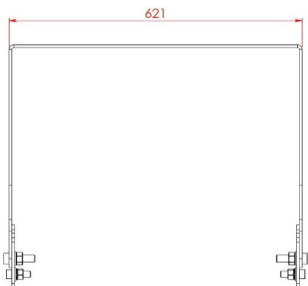

Order Code : 3126250

Product Code : SPR IKILI SEPET ASKI TK

Double Swivel Bracket