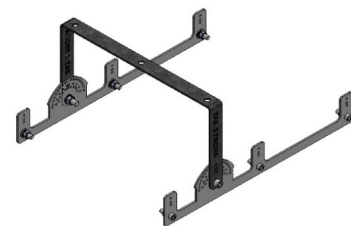

### Suspension Set

Triple Swivel Bracket

Order Code : 3126254  
Product Code : SPR UCLU SEPET ASKI TK

Double Projector Hanger Set

Order Code : 3126249  
Product Code : SPR IKILI PROJEKTR ASKI TK

Triple Projector Hanger Set