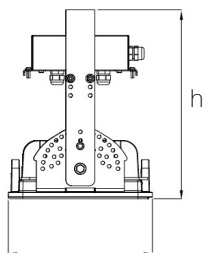

b

Dimensions (mm)

	a	b	h
Single Model	616	249	345
Double Model	616	615	345
Triple Model	616	980	345

Weight (kg)

Single Model	16
Double Model	41
Triple Model	65