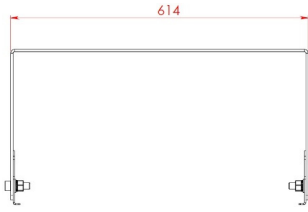

SPRONA

453 W Harbour and Outdoor LED Area Lighting Luminaire

3120737 SPR 453U 57TF00 56 47K3

Suspension Set

Order Code : 3126252

Product Code : SPR TEKLI ASKI TK

Single Standard Hanger Set