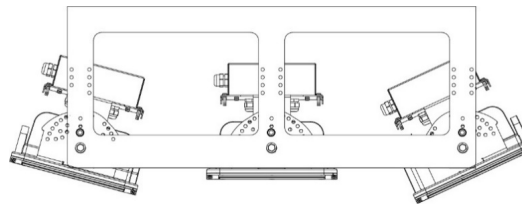

### Dimensions (mm)

	a	b	h
Single Model	616	249	345
Double Model	616	615	345
Triple Model	616	980	345

### Weight (kg)

Single Model	16
Double Model	41
Triple Model	65

b

Double Model

a

b

Triple Model

Double Model Movable

90° National position  
( In steps of five degrees )

Triple Model Movable

90° National position  
( In steps of five degrees )