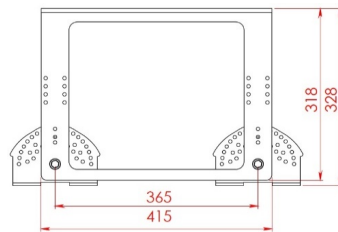

Order Code : 3126251

Product Code : SPR IKILI STD ASKI TK

Double Standard Hanger Set