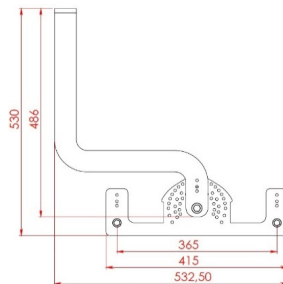

Order Code : 3126250

Product Code : SPR IKILI SEPET ASKI TK

Double Swivel Bracket