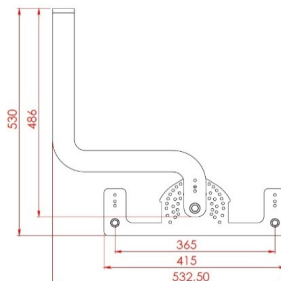

Order Code : 3126250

Product Code : SPR IKILI SEPET ASKI TK

Double Swivel Bracket