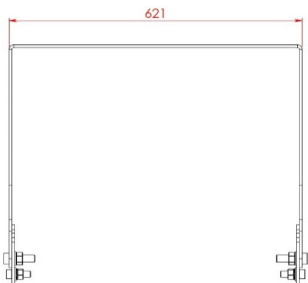

Order Code : 3126250

Product Code : SPR IKILI SEPET ASKI TK

Double Swivel Bracket