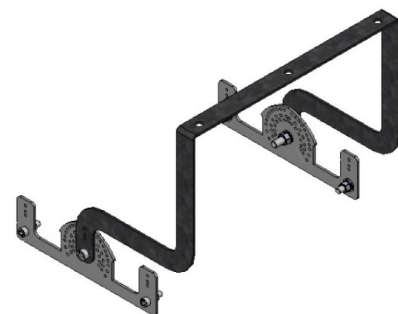

Order Code : 3126250

Product Code : SPR IKILI SEPET ASKI TK

Double Swivel Bracket