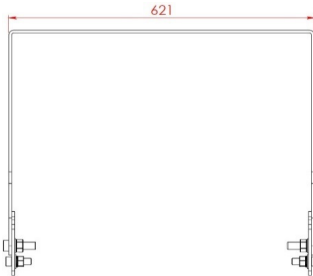

SPRONA

409 W Harbour and Outdoor LED Area Lighting Luminaire

3120749 SPR 410U 57TF00 16 50K1

Suspension Set

Order Code : 3126254
Product Code : SPR UCLU SEPET ASKI TK

Triple Swivel Bracket