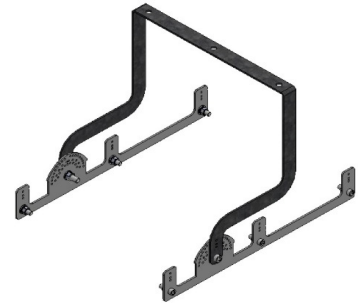

SPRONA

409 W Harbour and Outdoor LED Area Lighting Luminaire

3120749 SPR 410U 57TF00 16 50K1

Suspension Set

Order Code : 3126254
Product Code : SPR UCLU SEPET ASKI TK

Triple Swivel Bracket