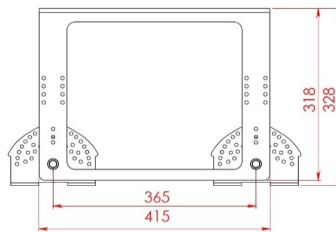

Order Code : 3126251

Product Code : SPR IKILI STD ASKI TK

Double Standard Hanger Set