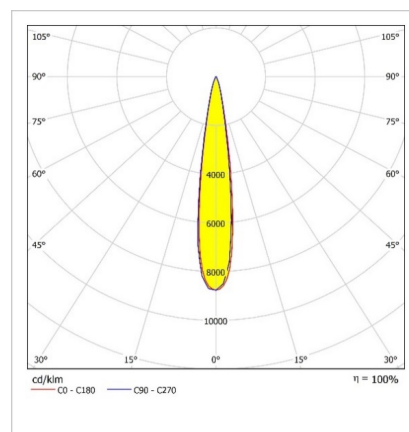

#### Optical & Electrical Features

Power Consumption	: 408.5 W
Final Luminous Flux	: 50155.5 lm
Efficacy	: 122.7 lm/W
Input Voltage	: 220-240 V AC
Frequency	: 50-60 Hz
Power Factor	: > 0,9
Surge Transient Protection	: 4 kV
Drive Current	: 1050 mA
Correlated Color Temperature	: 5700K
Color Rendering Index	: >70

### Photometric Curve