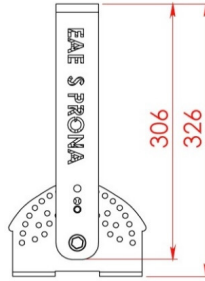

SPRONA

409 W Harbour and Outdoor LED Area Lighting Luminaire

3120749 SPR 410U 57TF00 16 50K1

Suspension Set

Order Code : 3126252

Product Code : SPR TEKLI ASKI TK

Single Standard Hanger Set