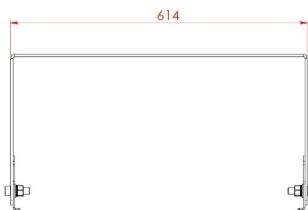

Order Code : 3126251

Product Code : SPR IKILI STD ASKI TK

Double Standard Hanger Set