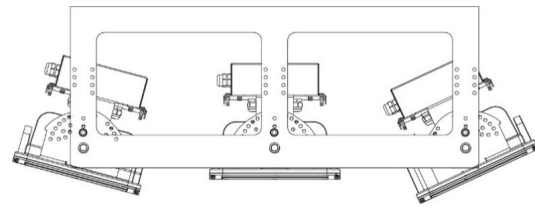

### Dimensions (mm)

	a	b	h
Single Model	616	249	345
Double Model	616	615	345
Triple Model	616	980	345

### Weight (kg)

Single Model	16
Double Model	41
Triple Model	65

b

Double Model

a

b

Triple Model

Double Model Movable

90° National position

( In steps of five degrees )

Triple Model Movable

90° National position

( In steps of five degrees )