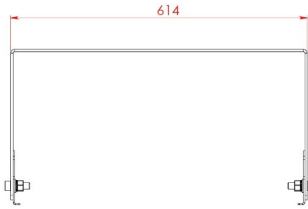

SPRONA

409 W Harbour and Outdoor LED Area Lighting Luminaire

3120749 SPR 410U 57TF00 16 50K1

Suspension Set

Order Code : 3126252

Product Code : SPR TEKLI ASKI TK

Single Standard Hanger Set