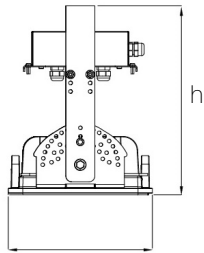

b

Dimensions (mm)

	a	b	h
Single Model	616	249	345
Double Model	616	615	345
Triple Model	616	980	345

Weight (kg)

Single Model	16
Double Model	41
Triple Model	65