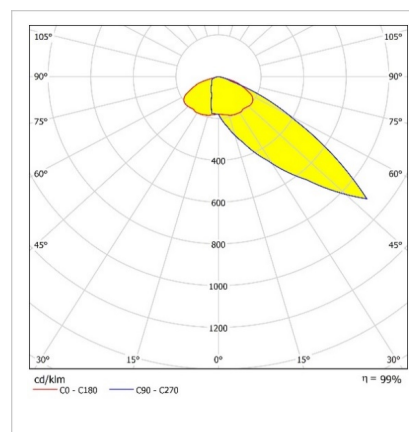

Photometric Curve

Optional Features

Correlated Color Temperatures	: 4000K, 5000K, 6500K
Angle Options	: 16°