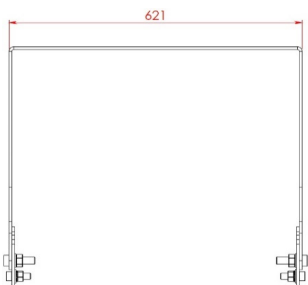

Order Code : 3126250
Product Code : SPR IKILI SEPET ASKI TK

Double Swivel Bracket