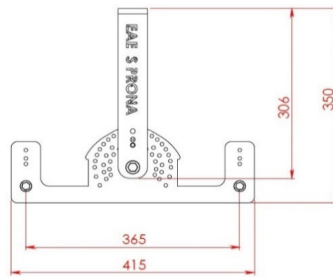

Double Projector Hanger Set

Order Code : 3126249
Product Code : SPR IKILI PROJEKTR ASKI TK