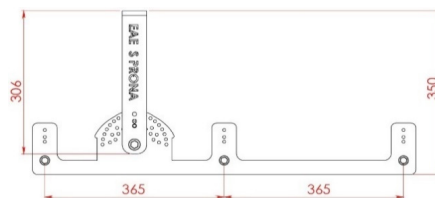

Triple Projector Hanger Set

Order Code : 3126253
Product Code : SPR UCLU PROJEKTR ASKI TK

Energy Conservation Solutions Pty Ltd

Exclusive Distributor for EAE Lighting in Australia
Locations: VIC/TAS, NSW, QLD, ACT, SA/NT & WA

Phone: 1300 306 136

For contact details visit: www.ecs.net.au