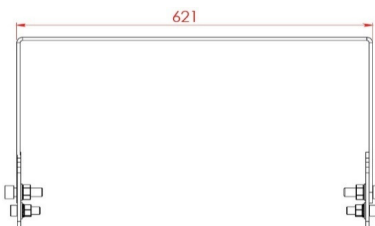

Triple Projector Hanger Set

Order Code : 3126253
Product Code : SPR UCLU PROJEKTR ASKI TK

Energy Conservation Solutions Pty Ltd

Exclusive Distributor for EAE Lighting in Australia
Locations: VIC/TAS, NSW, QLD, ACT, SA/NT & WA

Phone: 1300 306 136

For contact details visit: www.ecs.net.au