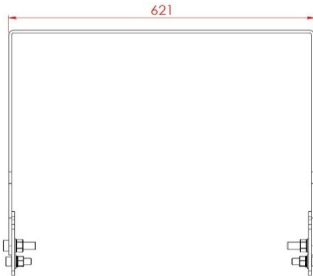

SPRONA

409 W Harbour and Outdoor LED Area Lighting Luminaire

3120753 SPR 410U 57TF00 AS 39K0

Suspension Set

Triple Swivel Bracket

Order Code : 3126254
Product Code : SPR UCLU SEPET ASKI TK