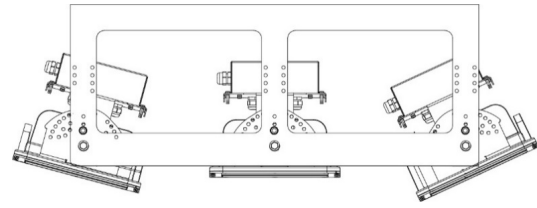

Dimensions (mm)

	a	b	h
Single Model	616	249	345
Double Model	616	615	345
Triple Model	616	980	345

Weight (kg)

Single Model	16
Double Model	41
Triple Model	65

b

Double Model

a

b

Triple Model

Double Model Movable

90° National position
(In steps of five degrees)

Triple Model Movable

90° National position
(In steps of five degrees)

SPRONA

409 W Harbour and Outdoor LED Area Lighting Luminaire