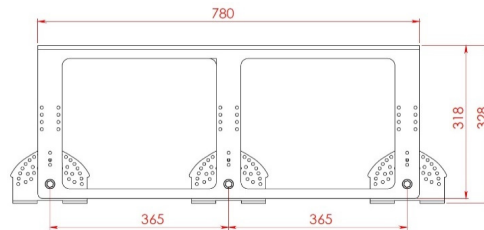

Order Code : 3126255
Product Code : SPR UCLU STD ASKI TK

Triple Standard Hanger Set