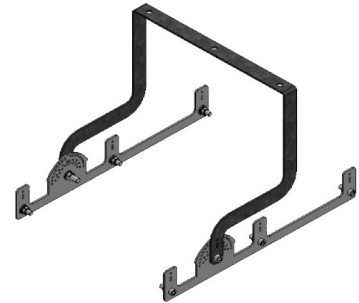

SPRONA

409 W Harbour and Outdoor LED Area Lighting Luminaire

3120753 SPR 410U 57TF00 AS 39K0

Suspension Set

Triple Swivel Bracket

Order Code : 3126254
Product Code : SPR UCLU SEPET ASKI TK