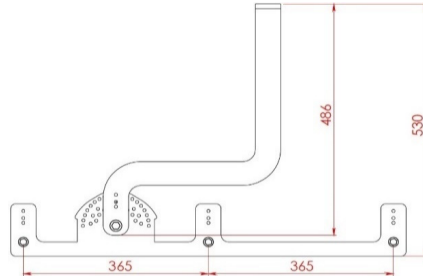

SPRONA

409 W Harbour and Outdoor LED Area Lighting Luminaire

3120753 SPR 410U 57TF00 AS 39K0

Suspension Set

Triple Swivel Bracket

Order Code : 3126254
Product Code : SPR UCLU SEPET ASKI TK