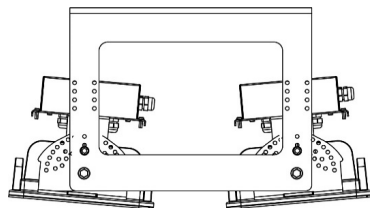

Dimensions (mm)

	a	b	h
Single Model	616	249	345
Double Model	616	615	345
Triple Model	616	980	345

Weight (kg)

Single Model	16
Double Model	41
Triple Model	65

b

Double Model

a

b

Triple Model

Double Model Movable

90° National position
(In steps of five degrees)

Triple Model Movable

90° National position
(In steps of five degrees)

SPRONA

409 W Harbour and Outdoor LED Area Lighting Luminaire