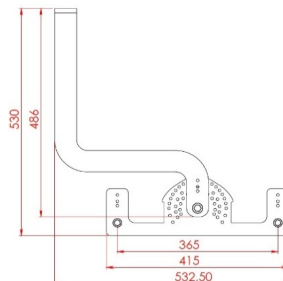

Order Code : 3126250
Product Code : SPR IKILI SEPET ASKI TK

Double Swivel Bracket