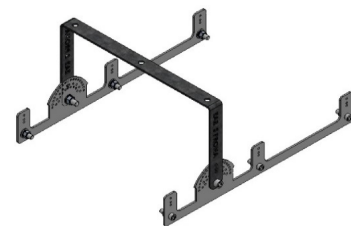

3120753 SPR 410U 57TF00 AS 39K0

Suspension Set

Triple Swivel Bracket

Order Code : 3126254
Product Code : SPR UCLU SEPET ASKI TK

Double Projector Hanger Set

Order Code : 3126249
Product Code : SPR IKILI PROJEKTR ASKI TK