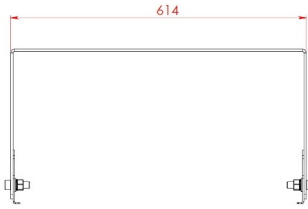

SPRONA

409 W Harbour and Outdoor LED Area Lighting Luminaire

3120753 SPR 410U 57TF00 AS 39K0

Suspension Set

Order Code : 3126252
Product Code : SPR TEKLI ASKI TK

Single Standard Hanger Set