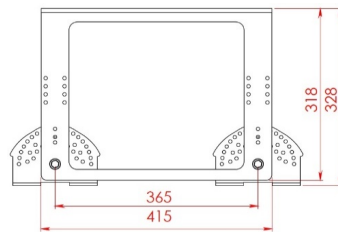

Order Code : 3126251
Product Code : SPR IKILI STD ASKI TK

Double Standard Hanger Set