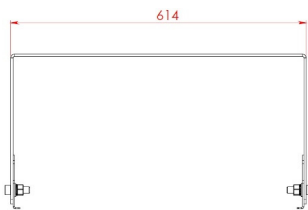

Order Code : 3126251
Product Code : SPR IKILI STD ASKI TK

Double Standard Hanger Set