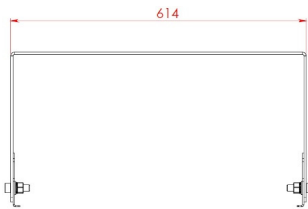

Order Code : 3126255
Product Code : SPR UCLU STD ASKI TK

Triple Standard Hanger Set