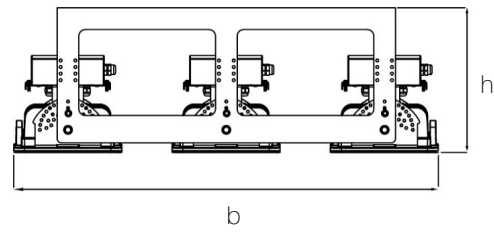

Dimensions (mm)

	a	b	h
Single Model	616	249	345
Double Model	616	615	345
Triple Model	616	980	345

Weight (kg)

Single Model	16
Double Model	41
Triple Model	65

b

Double Model

a

b

Triple Model

Double Model Movable

90° National position
(In steps of five degrees)

Triple Model Movable

90° National position
(In steps of five degrees)

SPRONA

409 W Harbour and Outdoor LED Area Lighting Luminaire