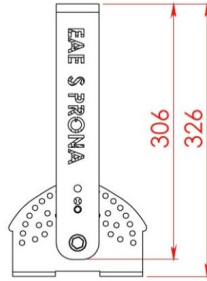

SPRONA

409 W Harbour and Outdoor LED Area Lighting Luminaire

3120753 SPR 410U 57TF00 AS 39K0

Suspension Set

Order Code : 3126252
Product Code : SPR TEKLI ASKI TK

Single Standard Hanger Set