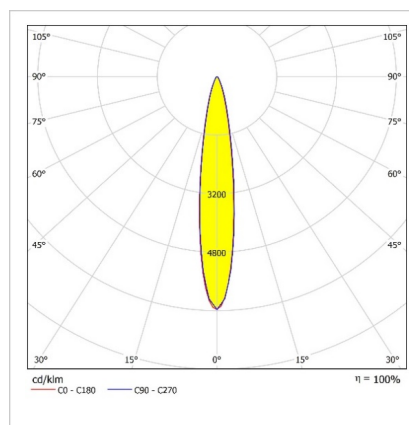

PROLIT v.2

132 W Front and Area LED Lighting Luminaires

Order Code : 3120769
Product Code : PRL 132Z 57CM00 18 15K3 V.2

Product Data

Standard Features

Housing	: Aluminium injection housing
Diffuser	: Tempered glass
Optic	: 18° lens
IP Grade	: IP66
Installation	: Floor Mounted
Light Source	: Power LED

Optical & Electrical Features

Power Consumption	: 132.8 W
Final Luminous Flux	: 15380.4 lm
Efficacy	: 115.8 lm/W
Input Voltage	: 220-240 V AC
Frequency	: 50-60 Hz
Power Factor	: > 0,9
Surge Transient Protection	: 4 kV
Drive Current	: 1050 mA
Correlated Color Temperature	: 5700K
Color Rendering Index	: >70

Other Features & Conditions

Operating Temperature Range	: -20 °C/+40 °C
Impact Resistance	: IK07
Led Life Time - L70	: > 60.500 hours @Ta= 40 °C

Photometric Curve

Optional Features

Correlated Color Temperatures	: 3000K, 4000K
Electronic Control	: Dali, Dimko, 1-10 V
Angle Options	: 28° lens, 54° lens, Asymmetric lens