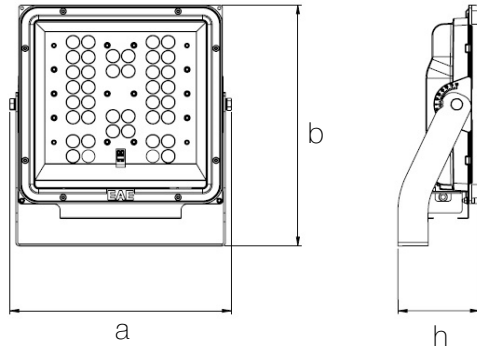

Other Features & Conditions

Operating Temperature Range	: -20 °C/+40 °C
Impact Resistance	: IK07
Led Life Time - L70	: > 60.500 hours @Ta= 40 °C

Photometric Curve

Optional Features

Correlated Color Temperatures	: 3000K, 4000K
Electronic Control	: Dali, Dimko, 1-10 V
Angle Options	: 28° lens, 54° lens, Asymmetric lens

PROLIT v.2

132 W Front and Area LED Lighting Luminaires

3120769 PRL 132Z 57CM00 18 15K3 V.2

Dimensions (mm)

	a	b	h
Standard	366	408	135

Weight (kg)

Standard	6,6
----------	-----

Energy Conservation Solutions Pty Ltd
 Exclusive Distributor for **EAE Lighting** in Australia
 Locations: VIC/TAS, NSW, QLD, ACT, SA/NT & WA
 Phone: **1300 306 136**
 For contact details visit: www.ecs.net.au