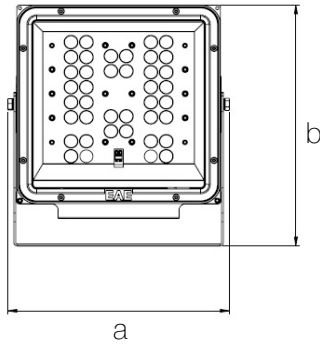

Other Features & Conditions

Operating Temperature Range	: -20 °C/+40 °C
Impact Resistance	: IK07
Led Life Time - L70	: > 60.500 hours @Ta= 40 °C

Photometric Curve

Optional Features

Correlated Color Temperatures	: 3000K, 5700K
Electronic Control	: Dali, Dimko, 1-10 V
Angle Options	: 28° lens, 54° lens, Asymmetric lens

PROLIT v.2

176 W Front and Area LED Lighting Luminaires

3120777 PRL 176Z 40CM00 18 18K1 V.2

Dimensions (mm)

	a	b	h
Standard	366	408	135

Weight (kg)

Standard	6,6
----------	-----

Energy Conservation Solutions Pty Ltd
Exclusive Distributor for **EAE Lighting** in Australia
Locations: VIC/TAS, NSW, QLD, ACT, SA/NT & WA
Phone: **1300 306 136**
For contact details visit: www.ecs.net.au