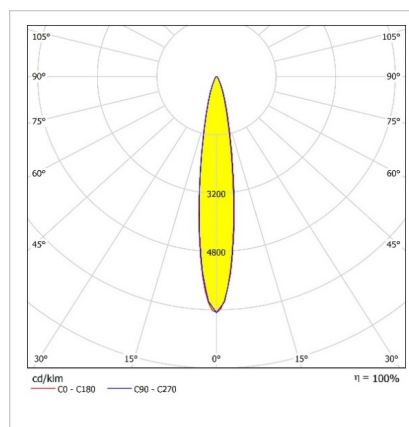

PROLIT v.2

176 W Front and Area LED Lighting Luminaires

Order Code : 3120777
Product Code : PRL 176Z 40CM00 18 18K1 V.2

Product Data

Standard Features

Housing	: Aluminium injection housing
Diffuser	: Tempered glass
Optic	: 18° lens
IP Grade	: IP66
Installation	: Floor Mounted
Light Source	: Power LED

Optical & Electrical Features

Power Consumption	: 176.6 W
Final Luminous Flux	: 18181.1 lm
Efficacy	: 102.9 lm/W
Input Voltage	: 220-240 V AC
Frequency	: 50-60 Hz
Power Factor	: > 0,9
Surge Transient Protection	: 4 kV
Drive Current	: 1400 mA
Correlated Color Temperature	: 4000K
Color Rendering Index	: >70

Other Features & Conditions

Operating Temperature Range	: -20 °C/+40 °C
Impact Resistance	: IK07
Led Life Time - L70	: > 60.500 hours @Ta= 40 °C

Photometric Curve

Optional Features

Correlated Color Temperatures	: 3000K, 5700K
Electronic Control	: Dali, Dimko, 1-10 V
Angle Options	: 28° lens, 54° lens, Asymmetric lens