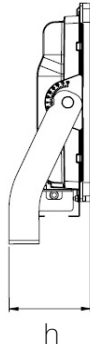

PROLIT v.2

176 W Front and Area LED Lighting Luminaires

3120777 PRL 176Z 40CM00 18 18K1 V.2

Dimensions (mm)

	a	b	h
Standard	366	408	135

Weight (kg)

Standard	6,6

Energy Conservation Solutions Pty Ltd
Exclusive Distributor for **EAE Lighting** in Australia
Locations: VIC/TAS, NSW, QLD, ACT, SA/NT & WA
Phone: **1300 306 136**
For contact details visit: www.ecs.net.au