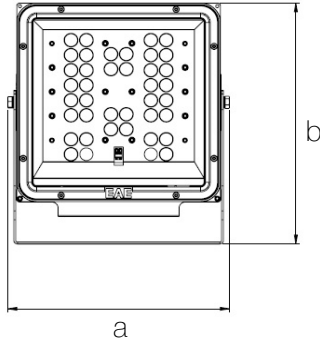

Other Features & Conditions

Operating Temperature Range	: -20 °C/+40 °C
Impact Resistance	: IK07
Led Life Time - L70	: > 60.500 hours @Ta= 40 °C

Photometric Curve

Optional Features

Correlated Color Temperatures	: 3000K, 5700K
Electronic Control	: Dali, Dimko, 1-10 V
Angle Options	: 18° lens, 54° lens, Asymmetric lens

PROLIT v.2

176 W Front and Area LED Lighting Luminaires

3120778 PRL 176Z 40CM00 28 18K0 V.2

Dimensions (mm)

	a	b	h
Standard	366	408	135

Weight (kg)

Standard	6,6
----------	-----

Energy Conservation Solutions Pty Ltd
Exclusive Distributor for EAE Lighting in Australia
Locations: VIC/TAS, NSW, QLD, ACT, SA/NT & WA
Phone: **1300 306 136**
For contact details visit: www.ecs.net.au