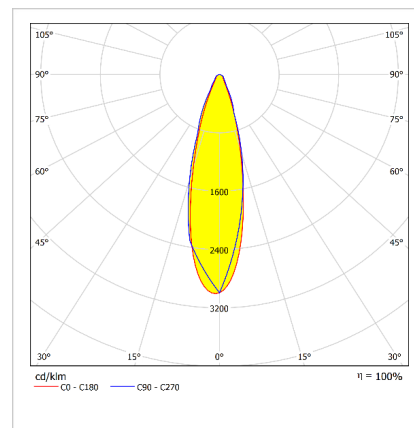

PROLIT v.2

176 W Front and Area LED Lighting Luminaires

Order Code : 3120778
Product Code : PRL 176Z 40CM00 28 18K0 V.2

Product Data

Standard Features

Housing	: Aluminium injection housing
Diffuser	: Tempered glass
Optic	: 28° lens
IP Grade	: IP66
Installation	: Floor Mounted
Light Source	: Power LED

Optical & Electrical Features

Power Consumption	: 176.5 W
Final Luminous Flux	: 18074 lm
Efficacy	: 102.4 lm/W
Input Voltage	: 220-240 V AC
Frequency	: 50-60 Hz
Power Factor	: > 0,9
Surge Transient Protection	: 4 kV
Drive Current	: 1400 mA
Correlated Color Temperature	: 4000K
Color Rendering Index	: >70

Other Features & Conditions

Operating Temperature Range	: -20 °C/+40 °C
Impact Resistance	: IK07
Led Life Time - L70	: > 60.500 hours @Ta= 40 °C

Photometric Curve

Optional Features

Correlated Color Temperatures	: 3000K, 5700K
Electronic Control	: Dali, Dimko, 1-10 V
Angle Options	: 18° lens, 54° lens, Asymmetric lens