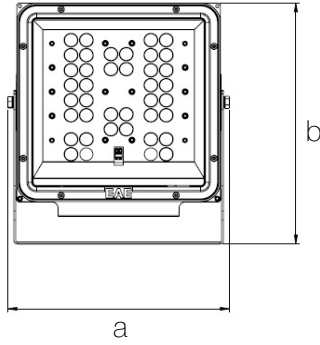

Other Features & Conditions

Operating Temperature Range	: -20 °C/+40 °C
Impact Resistance	: IK07
Led Life Time - L70	: > 60.500 hours @Ta= 40 °C

Photometric Curve

Optional Features

Correlated Color Temperatures	: 3000K, 4000K
Electronic Control	: Dali, Dimko, 1-10 V
Angle Options	: 28° lens, 54° lens, Asymmetric lens

PROLIT v.2

176 W Front and Area LED Lighting Luminaires

3120781 PRL 176Z 57CM00 18 18K1 V.2

Dimensions (mm)

	a	b	h
Standard	366	408	135

Weight (kg)

Standard	6,6
----------	-----

Energy Conservation Solutions Pty Ltd
Exclusive Distributor for EAE Lighting in Australia
Locations: VIC/TAS, NSW, QLD, ACT, SA/NT & WA
Phone: **1300 306 136**
For contact details visit: www.ecs.net.au