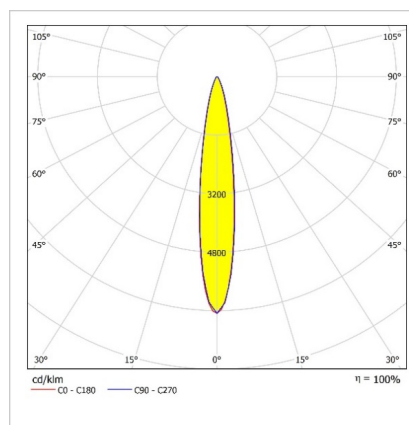

PROLIT v.2

176 W Front and Area LED Lighting Luminaires

Order Code : 3120781
Product Code : PRL 176Z 57CM00 18 18K1 V.2

Product Data

Standard Features

Housing	: Aluminium injection housing
Diffuser	: Tempered glass
Optic	: 18° lens
IP Grade	: IP66
Installation	: Floor Mounted
Light Source	: Power LED

Optical & Electrical Features

Power Consumption	: 176.6 W
Final Luminous Flux	: 18181.1 lm
Efficacy	: 102.9 lm/W
Input Voltage	: 220-240 V AC
Frequency	: 50-60 Hz
Power Factor	: > 0,9
Surge Transient Protection	: 4 kV
Drive Current	: 1400 mA
Correlated Color Temperature	: 5700K
Color Rendering Index	: >70

Other Features & Conditions

Operating Temperature Range	: -20 °C/+40 °C
Impact Resistance	: IK07
Led Life Time - L70	: > 60.500 hours @Ta= 40 °C

Photometric Curve

Optional Features

Correlated Color Temperatures	: 3000K, 4000K
Electronic Control	: Dali, Dimko, 1-10 V
Angle Options	: 28° lens, 54° lens, Asymmetric lens