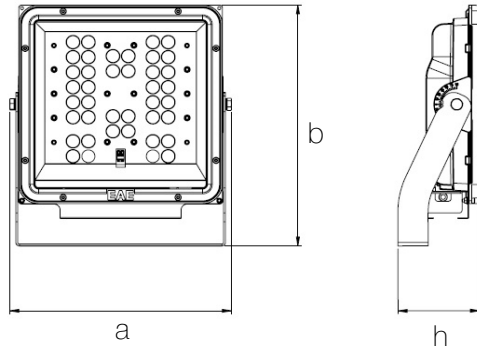

Other Features & Conditions

Operating Temperature Range	: -20 °C/+40 °C
Impact Resistance	: IK07
Led Life Time - L70	: > 60.500 hours @Ta= 40 °C

Photometric Curve

Optional Features

Correlated Color Temperatures	: 3000K, 4000K
Electronic Control	: Dali, Dimko, 1-10 V
Angle Options	: 18° lens, 28° lens, Asymmetric lens

PROLIT v.2

176 W Front and Area LED Lighting Luminaires

3120783 PRL 176Z 57CM00 54 18K5 V.2

Dimensions (mm)

	a	b	h
Standard	366	408	135

Weight (kg)

Standard	6,6
----------	-----

Energy Conservation Solutions Pty Ltd
Exclusive Distributor for EAE Lighting in Australia
Locations: VIC/TAS, NSW, QLD, ACT, SA/NT & WA
Phone: **1300 306 136**
For contact details visit: www.ecs.net.au