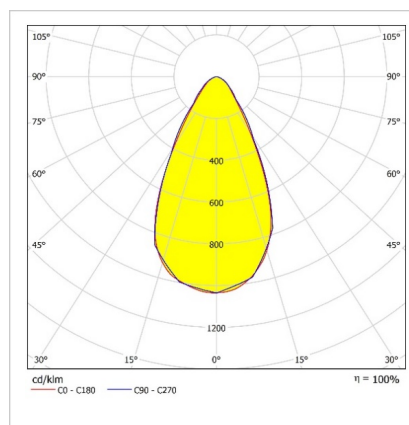

Photometric Curve

Optional Features

Correlated Color Temperatures	: 3000K, 4000K
Electronic Control	: Dali, Dimko, 1-10 V
Angle Options	: 18° lens, 28° lens, Asymmetric lens