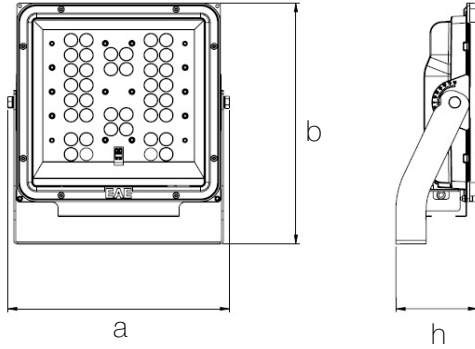

Other Features & Conditions

Operating Temperature Range	: -20 °C/+40 °C
Impact Resistance	: IK07
Led Life Time - L70	: > 60.500 hours @Ta= 40 °C

Photometric Curve

Optional Features

Correlated Color Temperatures	: 3000K, 4000K
Electronic Control	: Dali, Dimko, 1-10 V
Angle Options	: 18° lens, 28° lens, 54° lens

PROLIT v.2

176 W Front and Area LED Lighting Luminaires

3120784 PRL 176Z 57CM00 AS 18K1 V.2

Dimensions (mm)

	a	b	h
Standard	366	408	135

Weight (kg)

Standard	6,6
----------	-----

Energy Conservation Solutions Pty Ltd
Exclusive Distributor for EAE Lighting in Australia
Locations: VIC/TAS, NSW, QLD, ACT, SA/NT & WA
Phone: **1300 306 136**
For contact details visit: www.ecs.net.au