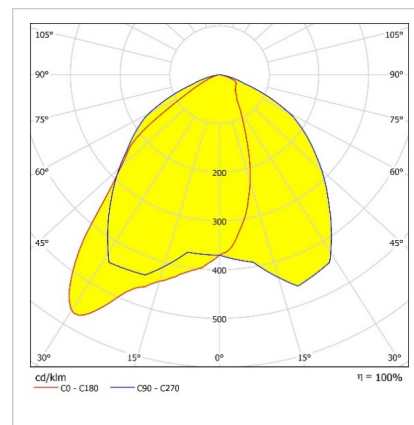

Photometric Curve

Optional Features

Correlated Color Temperatures	: 3000K, 4000K
Electronic Control	: Dali, Dimko, 1-10 V
Angle Options	: 18° lens, 28° lens, 54° lens