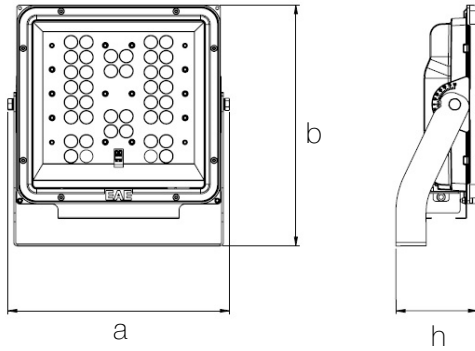

PROLIT v.2

195 W Front and Area LED Lighting Luminaires

3120791 PRL 195Z 40CM00 54 20K1 V.2

Dimensions (mm)

	a	b	h
Standard	366	408	135

Weight (kg)

Standard	6,6

Energy Conservation Solutions Pty Ltd
Exclusive Distributor for **EAE Lighting** in Australia
Locations: VIC/TAS, NSW, QLD, ACT, SA/NT & WA
Phone: **1300 306 136**
For contact details visit: www.ecs.net.au