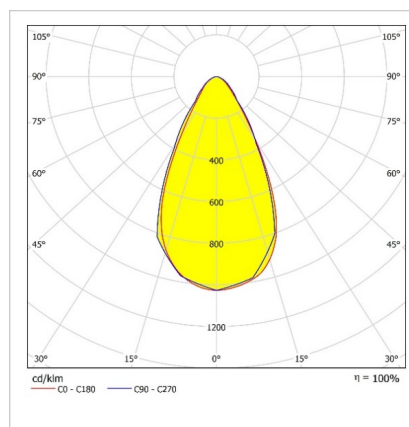

Photometric Curve

Optional Features

Correlated Color Temperatures	: 3000K, 5700K
Electronic Control	: Dali, Dimko, 1-10 V
Angle Options	: 28° lens, Asymmetric lens